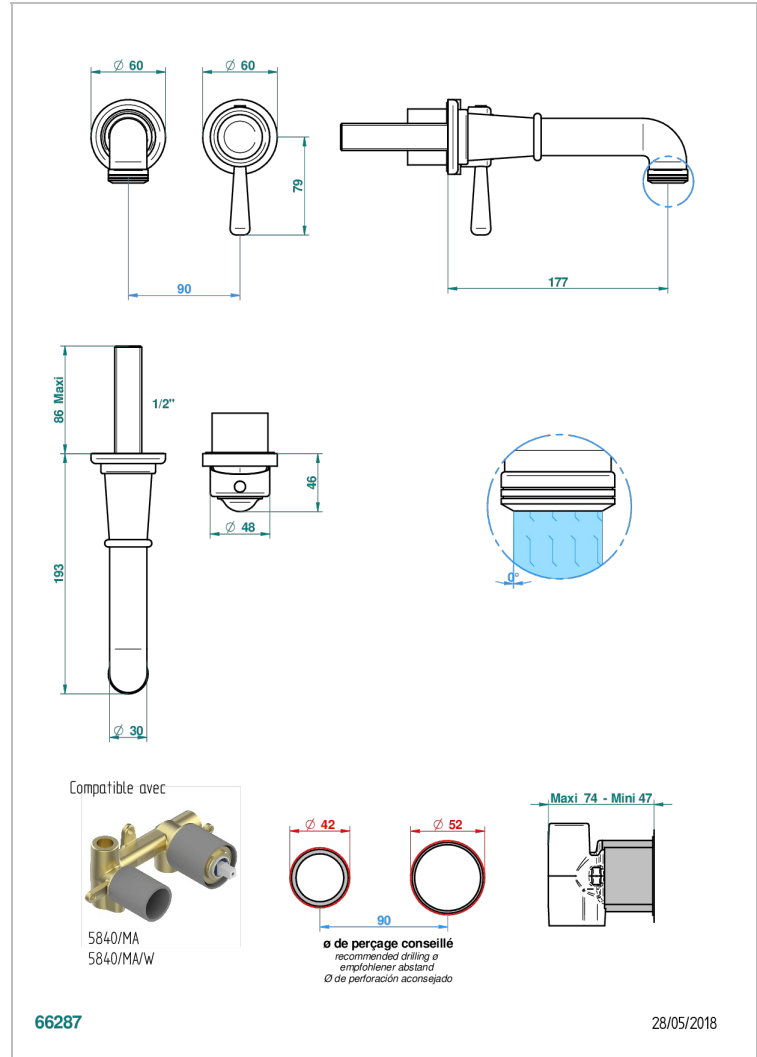

Trim only for Built-in basin mixer with spout (two x 1/2" inlets and one 1/2" outlet), without waste

CHARACTERISTIC

- Beaubourg
- Trim only for Built-in basin mixer with spout (two x 1/2" inlets and one 1/2" outlet), without waste

RELATED SKU'S

- Ref. G00-5840/MAUS Rough parts for concealed wall-mounted mixer with 1/2" outlet

AVAILABLE FINITIONS

Black ceram - D30
 Blush PVD - H62
 Brass color PVD - H49
 Brown bronze color PVD - F33
 Chrome polished - A02
 Chrome polished / gold polished - G02