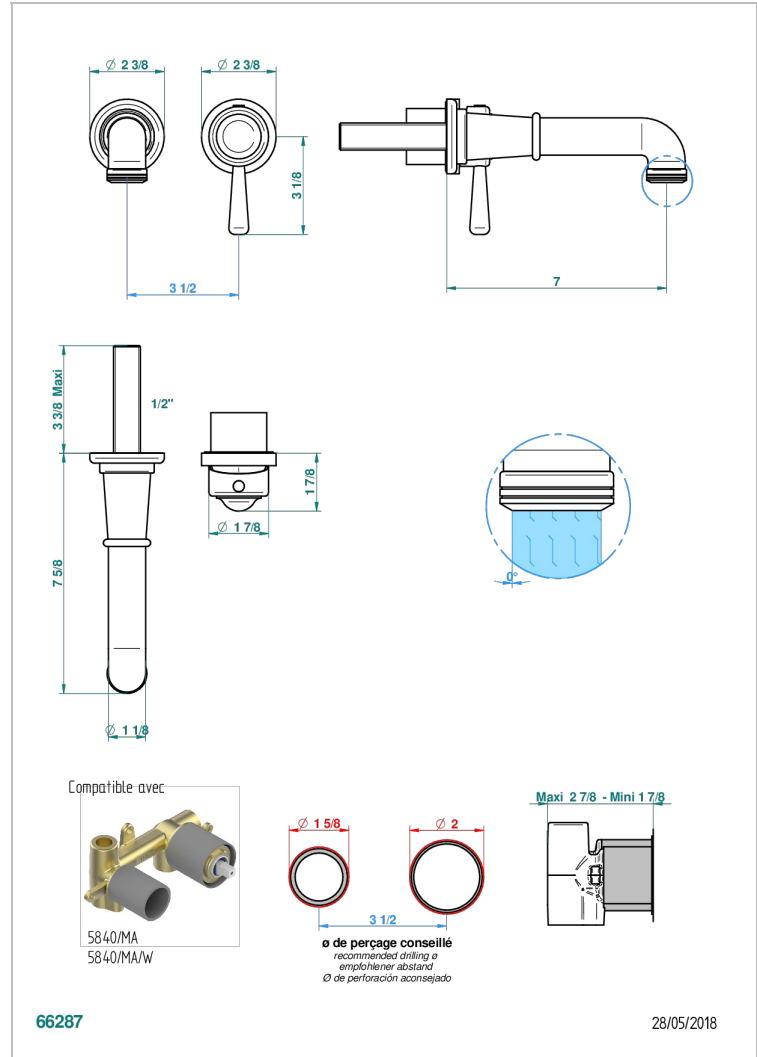

Trim only for Built-in basin mixer with spout (two x 1/2" inlets and one 1/2" outlet), without waste

## CHARACTERISTIC

- Beaubourg
- Trim only for Built-in basin mixer with spout (two x 1/2" inlets and one 1/2" outlet), without waste

## RELATED SKU'S

- Ref. G00-5840/MAUS Rough parts for concealed wall-mounted mixer with 1/2" outlet