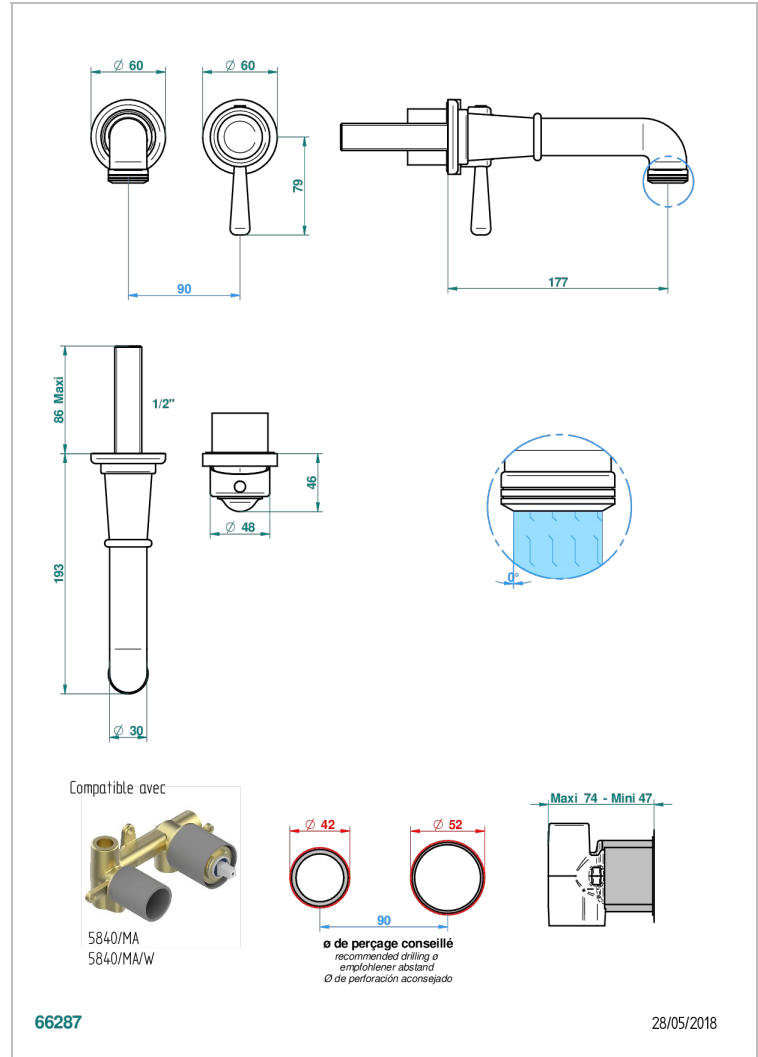

Trim only for Built-in basin mixer with spout (two x 1/2" inlets and one 1/2" outlet), without waste

CARACTERÍSTICAS

- Beaubourg
- Trim only for Built-in basin mixer with spout (two x 1/2" inlets and one 1/2" outlet), without waste

PRODUCTOS RELACIONADOS

- Ref. G00-5840/MA Parte empotrada para mezclador mural con salida hembra 1/2

ACABADOS DISPONIBLES

Bronce claro - D01
Cerámica negra mate - D30
Cromo - A02
Cromo / dorado - G02
Cromo mate - C02
Dorado - F01