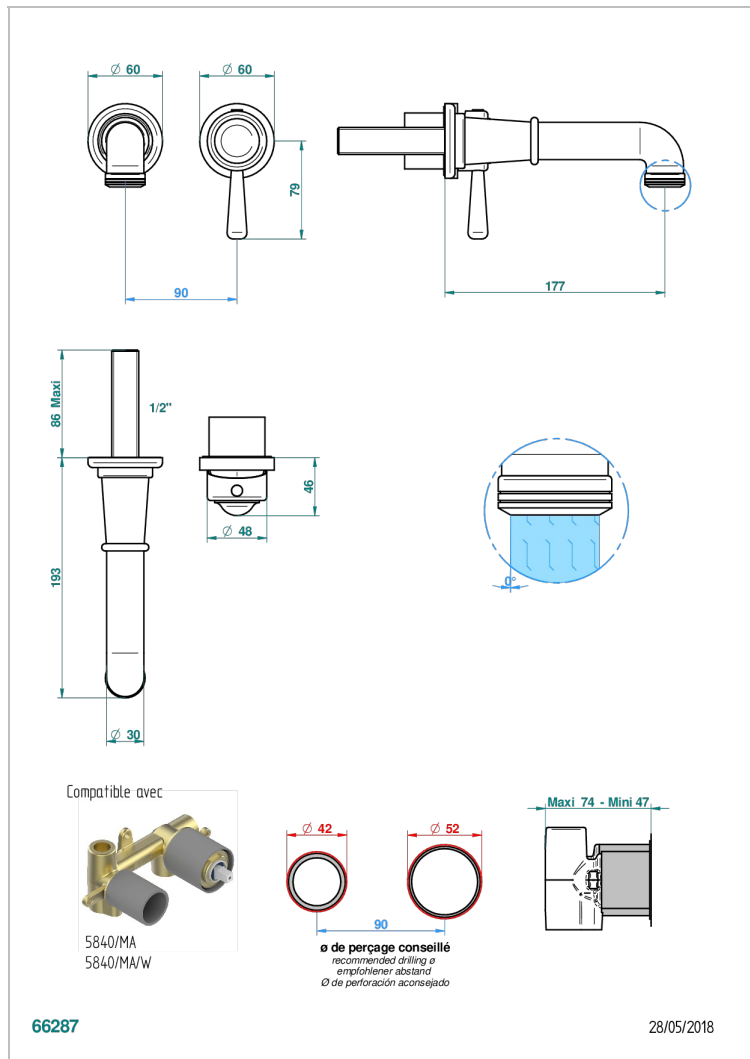

Trim only for Built-in basin mixer with spout (two x 1/2" inlets and one 1/2" outlet), without waste

CHARACTERISTIC

- Beaubourg
- Trim only for Built-in basin mixer with spout (two x 1/2" inlets and one 1/2" outlet), without waste

RELATED SKU'S

- Ref. G00-5840/MA Rough parts for concealed wall-mounted mixer with 1/2" outlet

AVAILABLE FINITIONS

Antique nickel - H28
Black ceram - D30
Blush PVD - H62
Brass color PVD - H49
Brown bronze color PVD - F33
Gold color PVD - H52