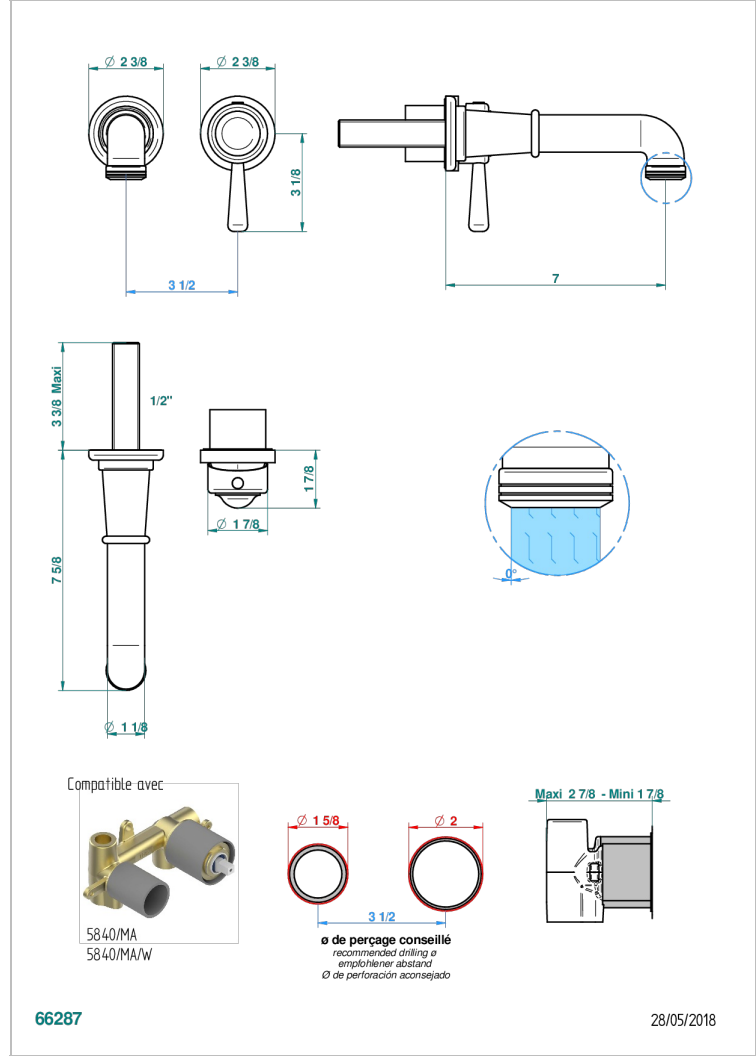

Trim only for Built-in basin mixer with spout (two x 1/2" inlets and one 1/2" outlet), without waste

## CARACTERÍSTICAS

- Beaubourg
- Trim only for Built-in basin mixer with spout (two x 1/2" inlets and one 1/2" outlet), without waste

## PRODUCTOS RELACIONADOS

- Ref. G00-5840/MA Parte empotrada para mezclador mural con salida hembra 1/2