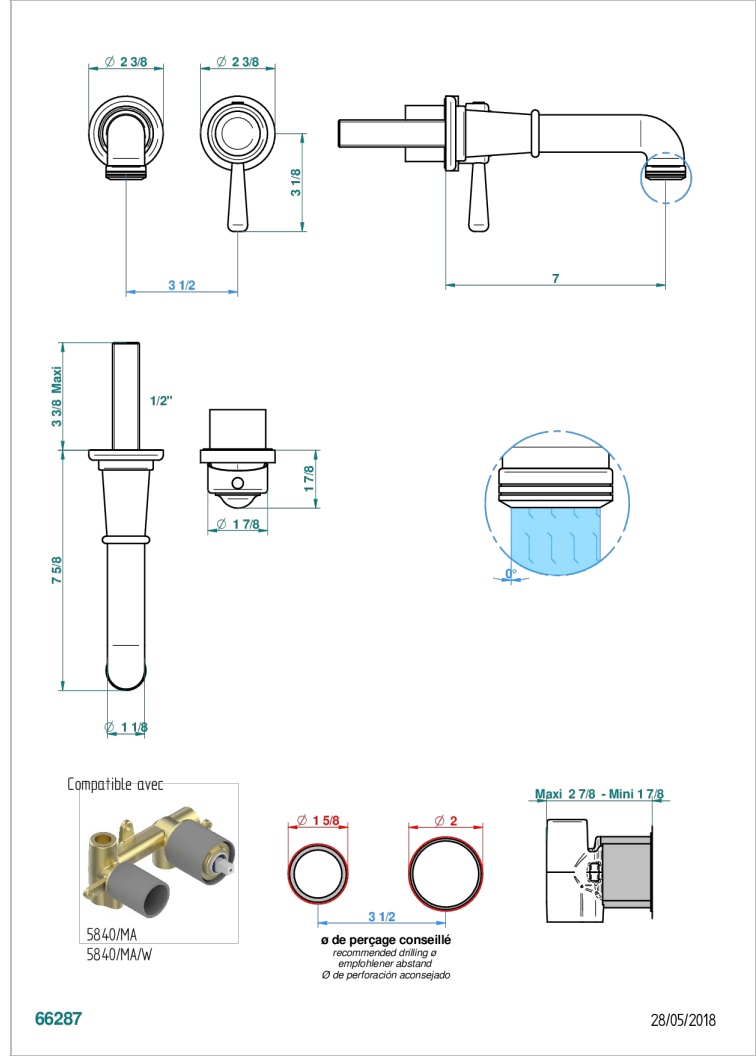

Trim only for Built-in basin mixer with spout (two x 1/2" inlets and one 1/2" outlet), without waste

CHARACTERISTIC

- Beaubourg
- Trim only for Built-in basin mixer with spout (two x 1/2" inlets and one 1/2" outlet), without waste

RELATED SKU'S

- Ref. G00-5840/MA Rough parts for concealed wall-mounted mixer with 1/2" outlet

AVAILABLE FINITIONS

Antique nickel - H28
Black ceram - D30
Blush PVD - H62
Brass color PVD - H49
Brown bronze color PVD - F33
Gold color PVD - H52