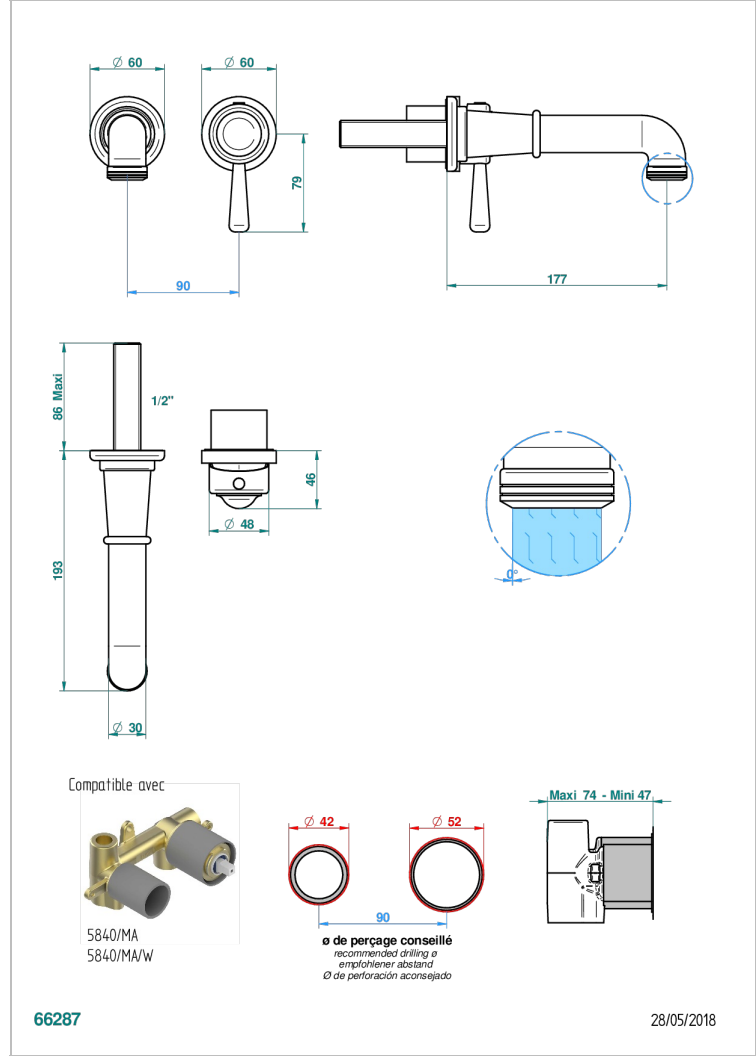

Trim only for Built-in basin mixer with spout (two x 1/2" inlets and one 1/2" outlet), without waste

## CHARACTERISTIC

- Beaubourg
- Trim only for Built-in basin mixer with spout (two x 1/2" inlets and one 1/2" outlet), without waste

## RELATED SKU'S

- Ref. G00-5840/MA Rough parts for concealed wall-mounted mixer with 1/2" outlet