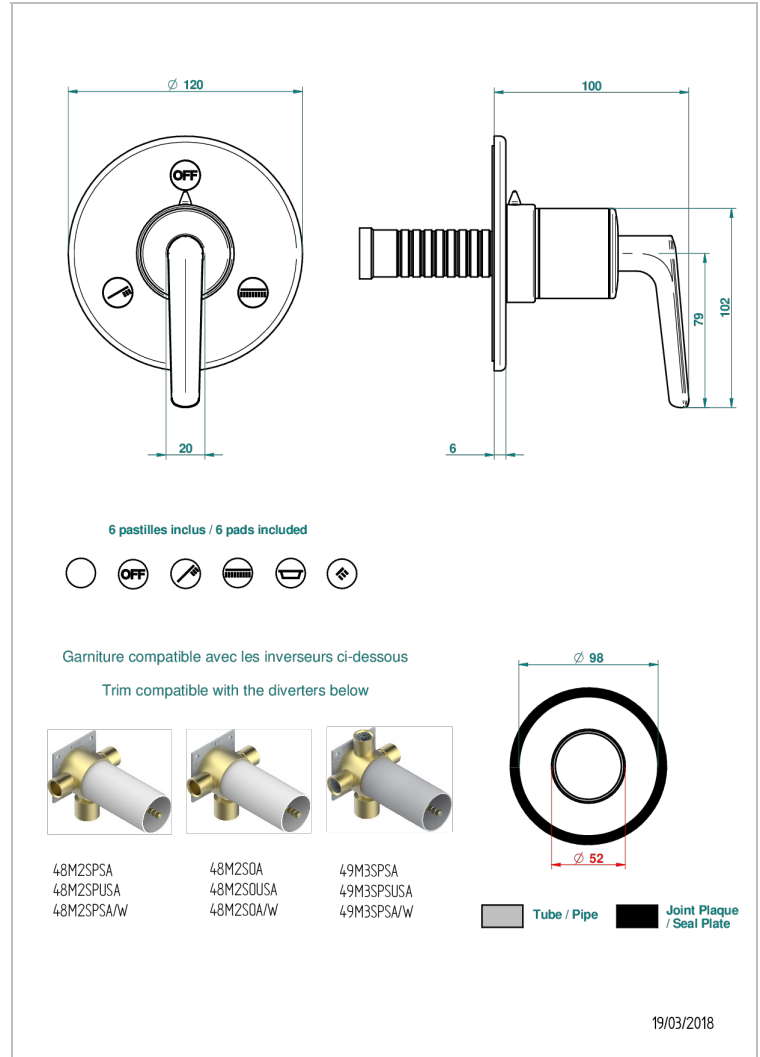

SYSTEM SMOOTH METAL WITH LEVER HANDLES

G9B-48M2SB

Trim for wall mounted diverter - 2 ways ref.48M2 & 3 ways ref.49M3

CHARACTERISTIC

- System Smooth Metal with lever handles
- Trim for wall mounted diverter - 2 ways ref.48M2 & 3 ways ref.49M3

RELATED SKU'S

- Ref. G00-48M2SOUSA Wall mounted 3-way diverter with ceramic cartridge for concealed installation- 1 inlet 3/4" and 2 outlets 1/2" without shared ports no stop position - no trim
- Ref. G00-48M2SPSUSA Wall mounted 3-way diverter with ceramic cartridge for concealed installation- 1 inlet 3/4" and 2 outlets 1/2" with positive top, no shared ports - no trim
- Ref. G00-49M3SPSUSA Wall mounted 4-way diverter with ceramic cartridge for concealed installation- 1 inlet 3/4" and 3 outlets 1/2" with positive top, no shared ports - no trim