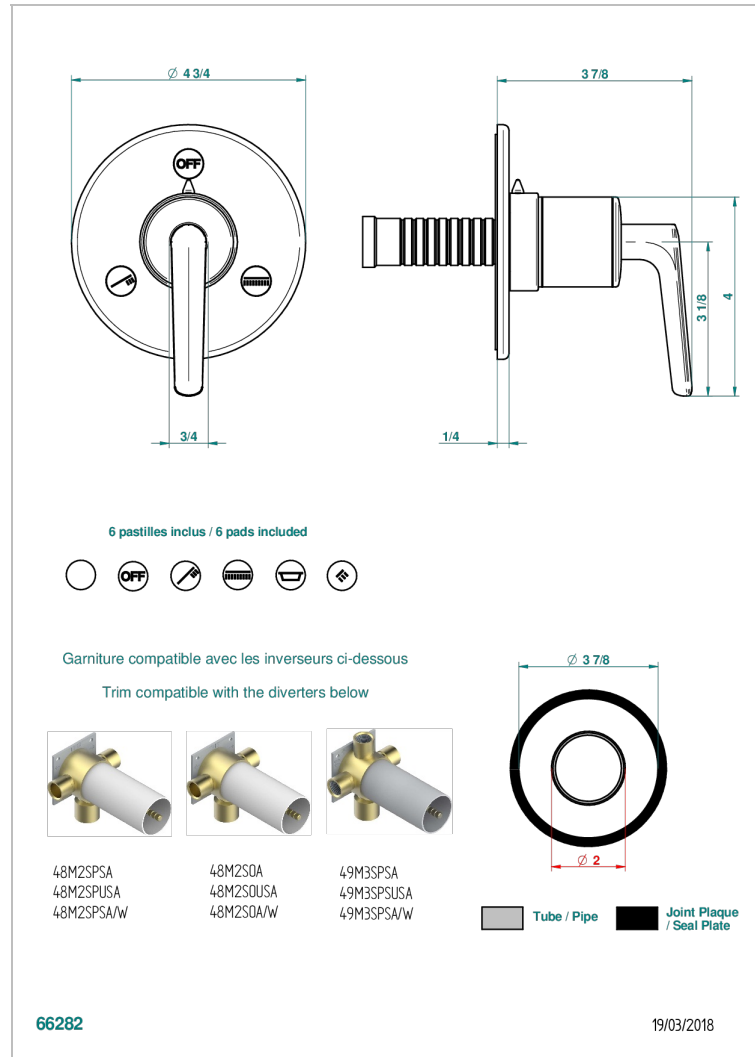

SYSTEM SMOOTH METAL WITH LEVER HANDLES

G9B-48M2SB

Trim for wall mounted diverter - 2 ways ref.48M2 & 3 ways ref.49M3

CHARACTERISTIC

- System Smooth Metal with lever handles
- Trim for wall mounted diverter - 2 ways ref.48M2 & 3 ways ref.49M3

RELATED SKU'S

- Ref. G00-48M2SOUSA Wall mounted 3-way diverter with ceramic cartridge for concealed installation- 1 inlet 3/4" and 2 outlets 1/2" without shared ports no stop position - no trim
- Ref. G00-48M2SPSUSA Wall mounted 3-way diverter with ceramic cartridge for concealed installation- 1 inlet 3/4" and 2 outlets 1/2" with positive top, no shared ports - no trim
- Ref. G00-49M3SPSUSA Wall mounted 4-way diverter with ceramic cartridge for concealed installation- 1 inlet 3/4" and 3 outlets 1/2" with positive top, no shared ports - no trim