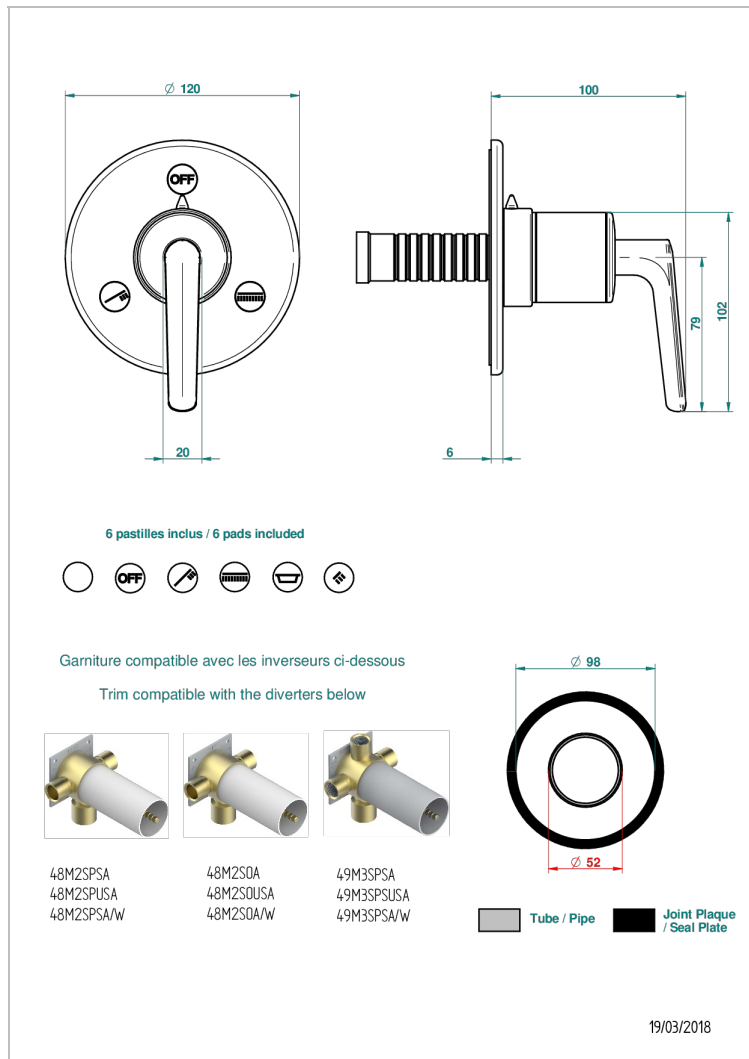

SYSTEM SMOOTH METAL WITH LEVER

G9B-48M2SB

Trim for wall mounted diverter, 2 ways - ref. 48M2 and 3 ways - ref. 49M3

CHARACTERISTIC

- System Smooth Metal with lever
- Trim for wall mounted diverter, 2 ways - ref. 48M2 and 3 ways - ref. 49M3

RELATED SKU'S

- Ref. G00-48M2SOA Wall mounted 3-way diverter with ceramic cartridge for concealed installation- 1 inlet 3/4" and 2 outlets 1/2" without stop position, without trim
- Ref. G00-48M2SPSA Wall mounted 3-way diverter with ceramic cartridge for concealed installation, 1 inlet 3/4" and 2 outlets 1/2" with stop position, without trim
- Ref. G00-49M3SPSA Wall mounted 4-way diverter with ceramic cartridge for concealed installation- 1 inlet 3/4" and 3 outlets 1/2" with stop position, without trim