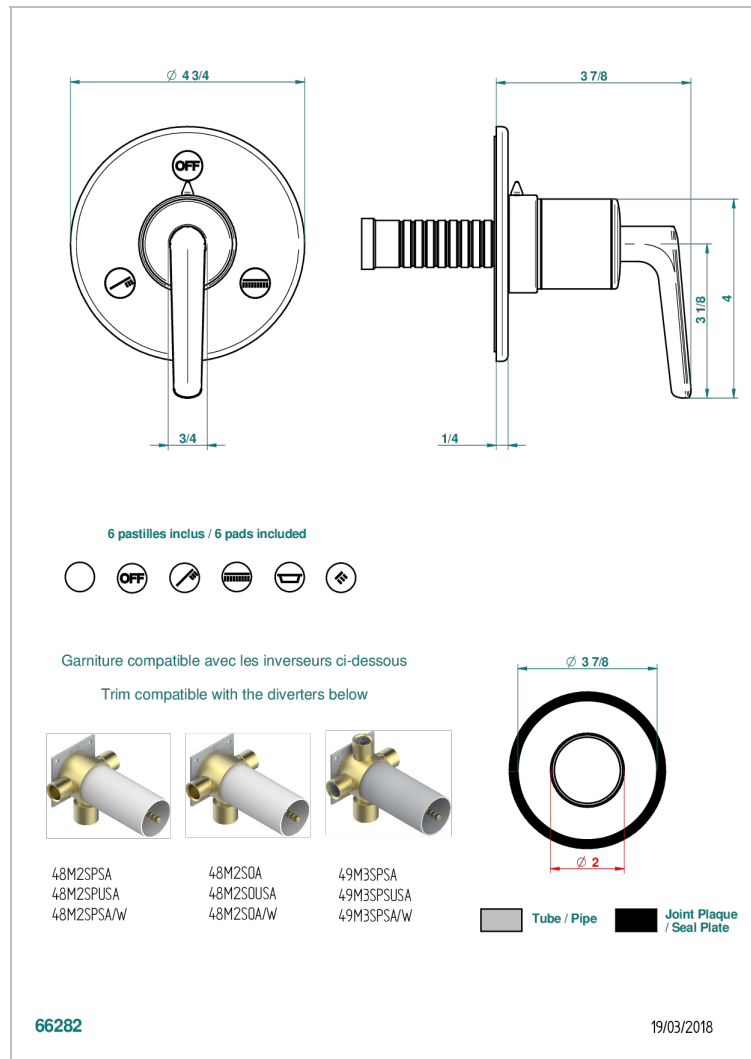

SYSTEM SMOOTH METAL WITH LEVER

G9B-48M2SB

Trim for wall mounted diverter, 2 ways - ref. 48M2 and 3 ways - ref. 49M3

CHARACTERISTIC

- System Smooth Metal with lever
- Trim for wall mounted diverter, 2 ways - ref. 48M2 and 3 ways - ref. 49M3

RELATED SKU'S

- Ref. G00-48M2SOA Wall mounted 3-way diverter with ceramic cartridge for concealed installation- 1 inlet 3/4" and 2 outlets 1/2" without stop position, without trim
- Ref. G00-48M2SPSA Wall mounted 3-way diverter with ceramic cartridge for concealed installation, 1 inlet 3/4" and 2 outlets 1/2" with stop position, without trim
- Ref. G00-49M3SPSA Wall mounted 4-way diverter with ceramic cartridge for concealed installation- 1 inlet 3/4" and 3 outlets 1/2" with stop position, without trim