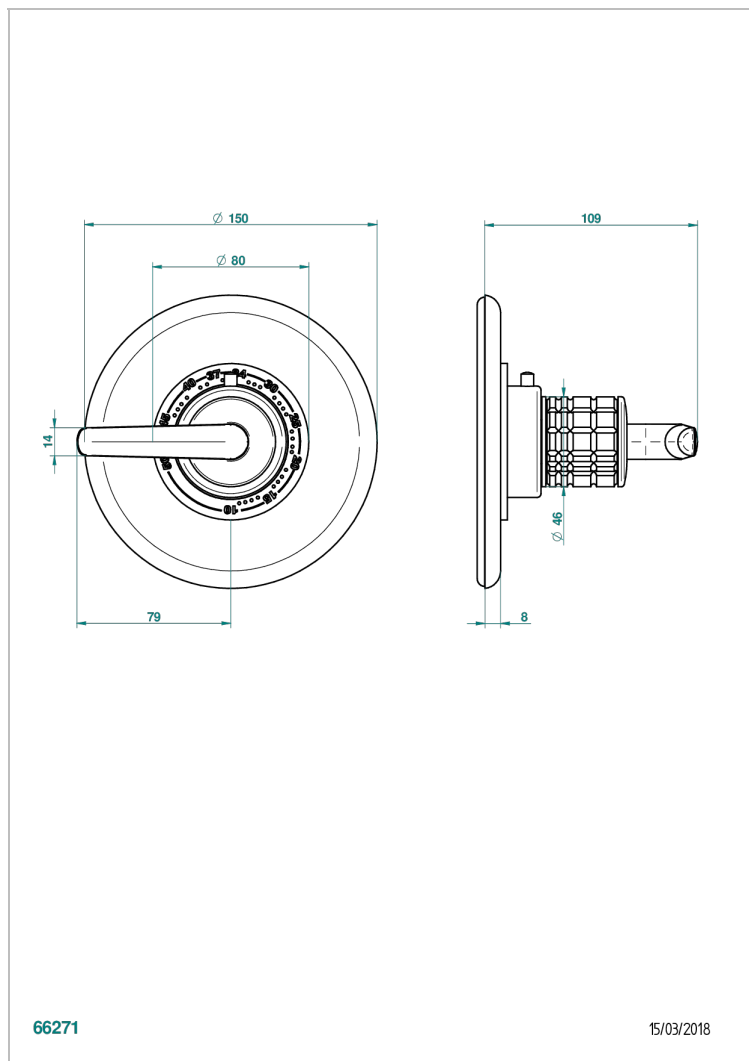

SYSTEM CRYSTAL WITH LEVER HANDLES

G9K-15EN16EM

Trim plate and handle for eurotherm valve 8200/us & 8300/us

THG[®]
PARIS

CHARACTERISTIC

- System Crystal with lever handles
- Trim plate and handle for eurotherm valve 8200/us & 8300/us