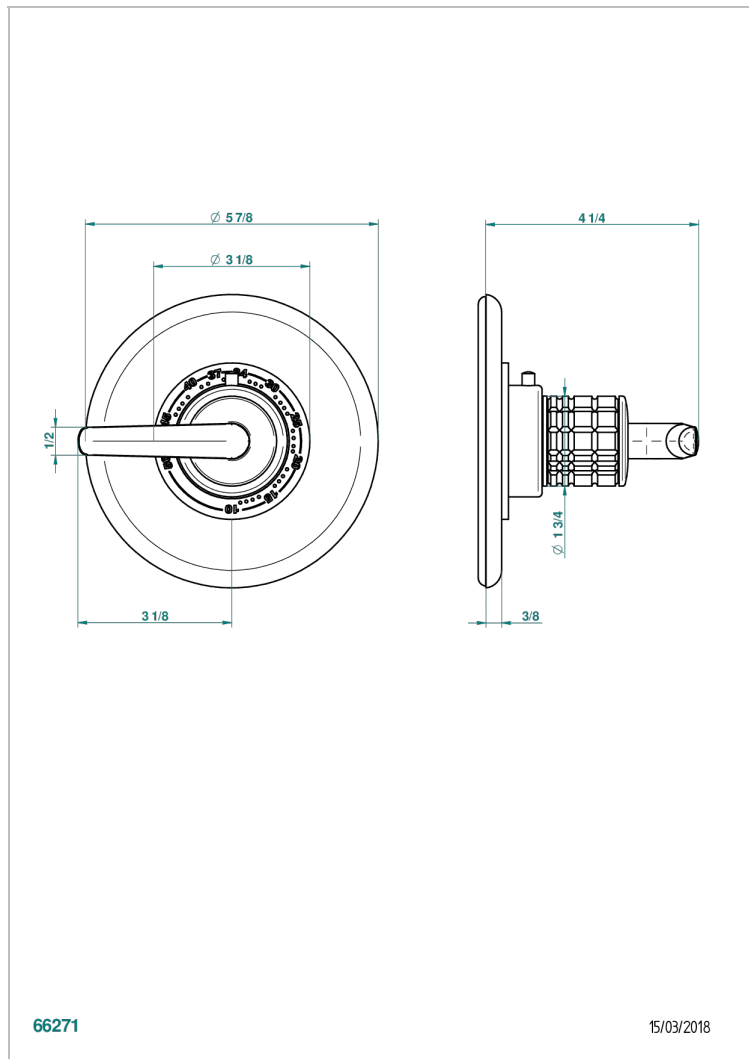

SYSTEM CRYSTAL WITH LEVER HANDLES

G9K-15EN16EM

Trim plate and handle for eurotherm valve 8200/us & 8300/us

THG[®]
PARIS

CHARACTERISTIC

- System Crystal with lever handles
- Trim plate and handle for eurotherm valve 8200/us & 8300/us