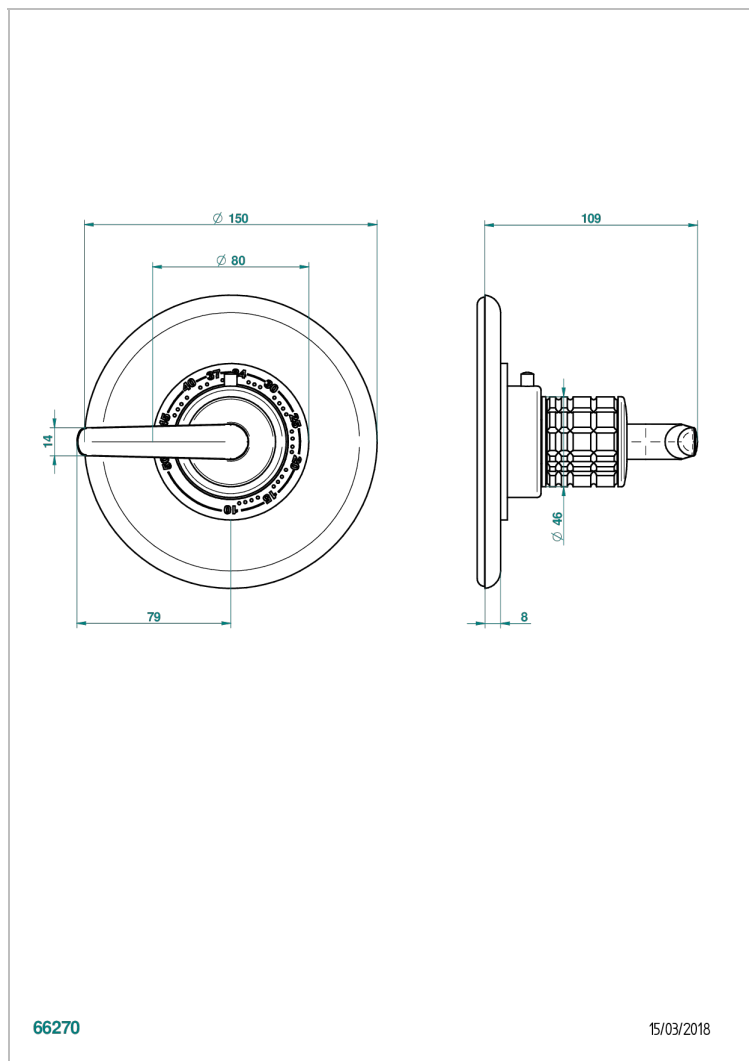

SYSTEM HOWLITE WITH LEVER HANDLES

G9H-15EN16EM

Trim plate and handle for eurotherm valve 8200/us & 8300/us

CHARACTERISTIC

- System Howlite with lever handles
- Trim plate and handle for eurotherm valve 8200/us & 8300/us