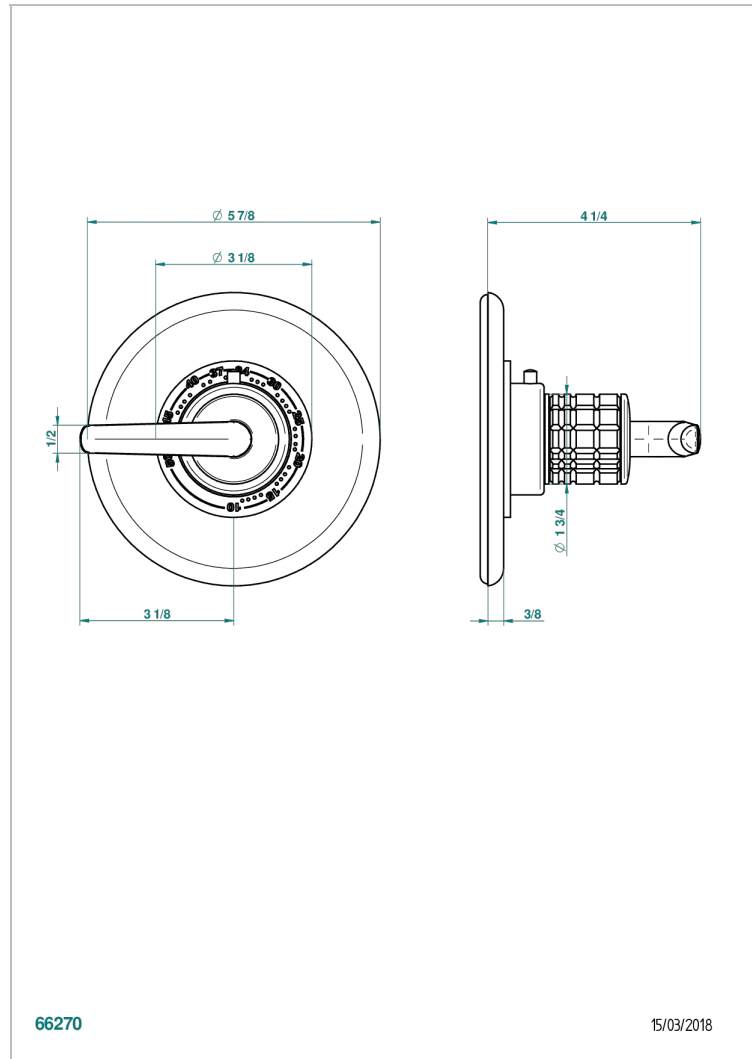

SYSTEM HOWLITE WITH LEVER HANDLES

G9H-15EN16EM

Trim plate and handle for eurotherm valve 8200/us & 8300/us

CHARACTERISTIC

- System Howlite with lever handles
- Trim plate and handle for eurotherm valve 8200/us & 8300/us