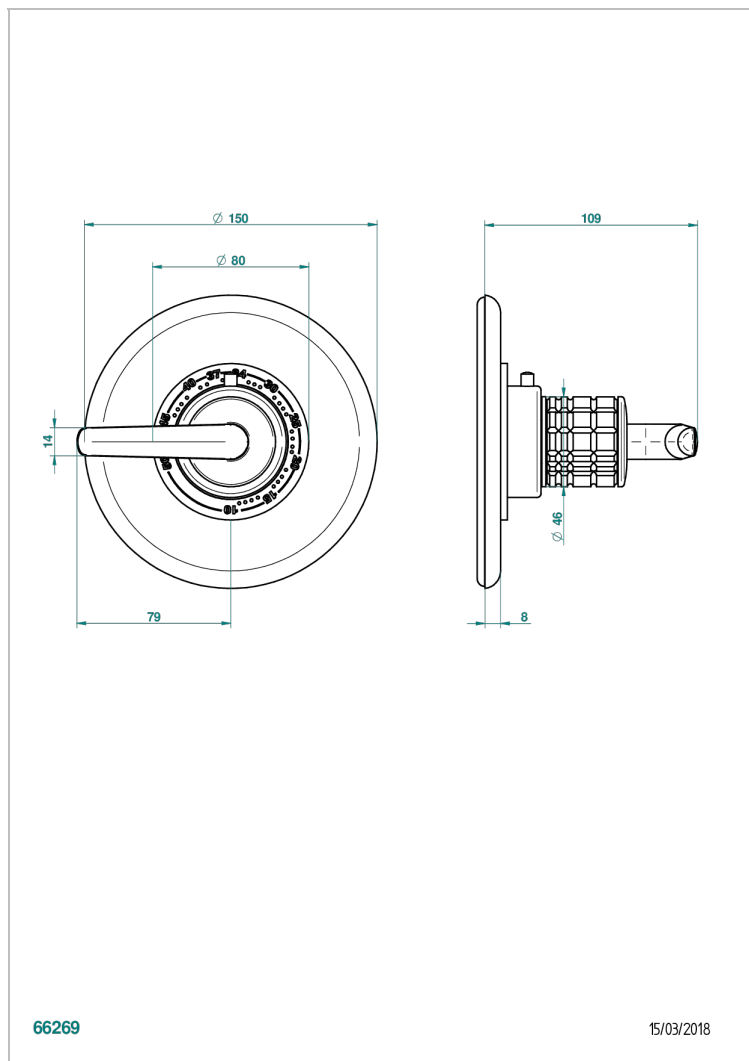

SYSTEM SQUARED METAL WITH LEVER HANDLES

G9F-15EN16EM

Trim plate and handle for eurotherm valve 8200/us & 8300/us

CHARACTERISTIC

- System Squared Metal with lever handles
- Trim plate and handle for eurotherm valve 8200/us & 8300/us