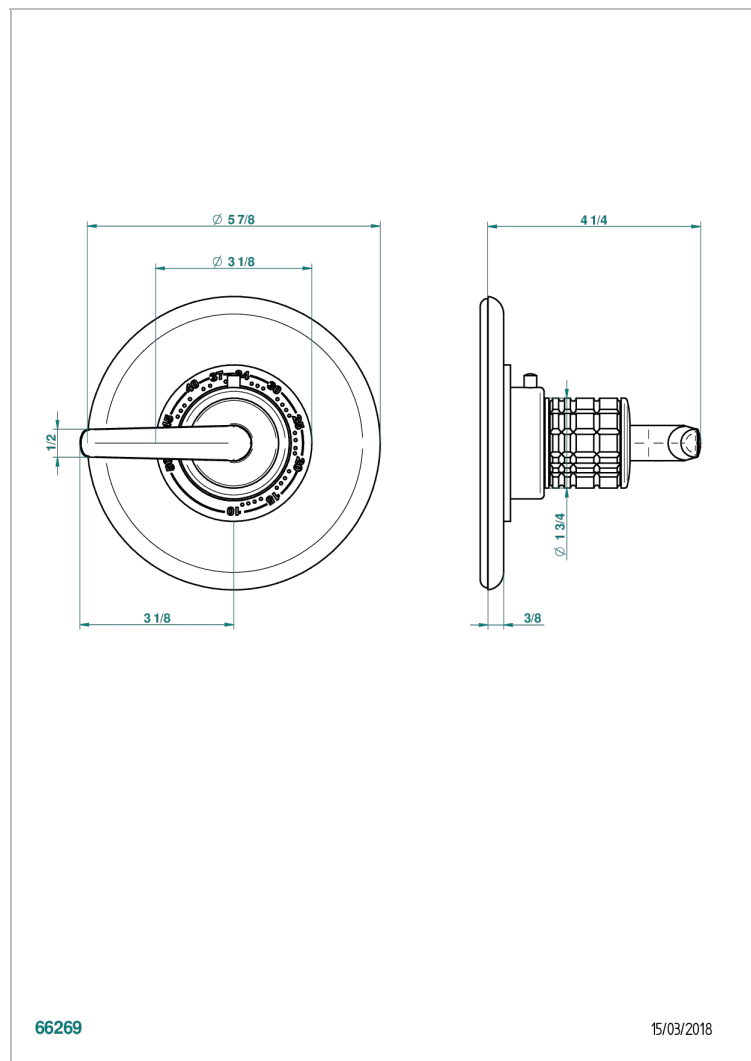

# SYSTEM SQUARED METAL WITH LEVER HANDLES

G9F-15EN16EM

Trim plate and handle for eurotherm valve 8200/us & 8300/us

66269

15/03/2018

## CHARACTERISTIC

- System Squared Metal with lever handles
- Trim plate and handle for eurotherm valve 8200/us & 8300/us