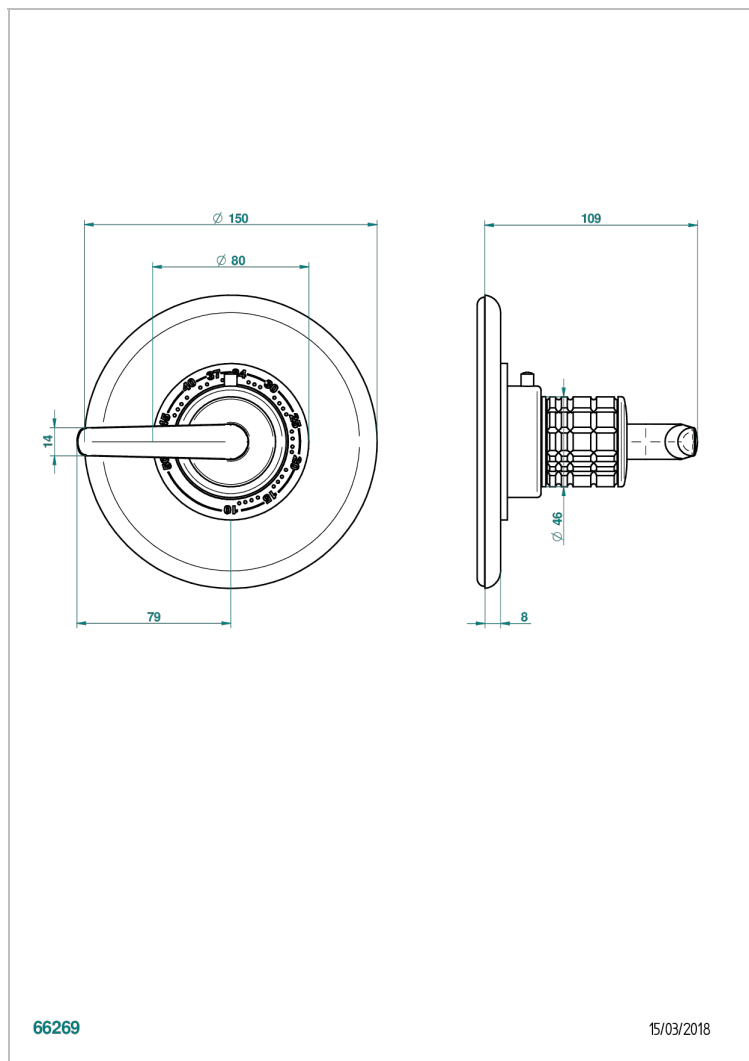

SYSTEM SQUARED METAL WITH LEVER

G9F-15EN16EM

Trim for Eurotherm thermostat n° 8105N, 8200N, 8300

THG[®]
PARIS

66269

15/03/2018

CHARACTERISTIC

- System Squared Metal with lever
- Trim for Eurotherm thermostat n° 8105N, 8200N, 8300

RELATED SKU'S

- Ref. G00-8105N 1/2" Eurotherm thermostat, 40 l/min with wax cartridge
- Ref. G00-8200N 3/4" Eurotherm thermostat, 80 l/min

AVAILABLE FINITIONS

Antique nickel - H28
Black ceram - D30
Blush PVD - H62
Brass color PVD - H49
Brown bronze color PVD - F33
Gold color PVD - H52