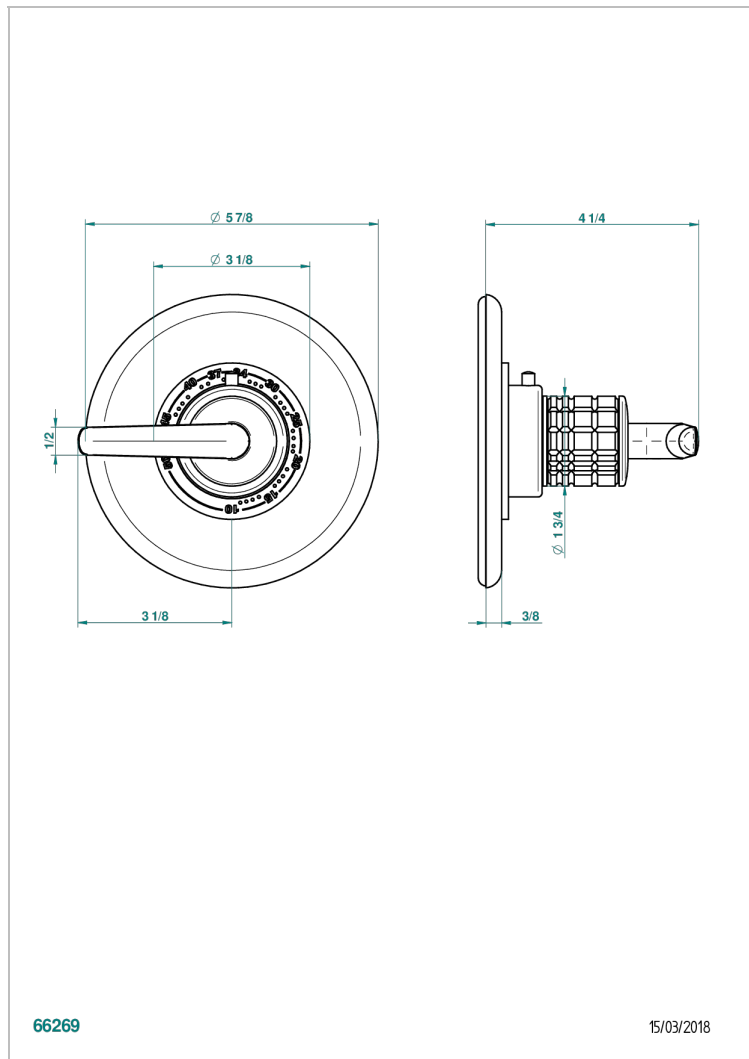

SYSTEM SQUARED METAL WITH LEVER

G9F-15EN16EM

Trim for Eurotherm thermostat n° 8105N, 8200N, 8300

THG[®]
PARIS

66269

15/03/2018

CHARACTERISTIC

- System Squared Metal with lever
- Trim for Eurotherm thermostat n° 8105N, 8200N, 8300

RELATED SKU'S

- Ref. G00-8105N 1/2" Eurotherm thermostat, 40 l/min with wax cartridge
- Ref. G00-8200N 3/4" Eurotherm thermostat, 80 l/min

AVAILABLE FINITIONS

Antique nickel - H28
Black ceram - D30
Blush PVD - H62
Brass color PVD - H49
Brown bronze color PVD - F33
Gold color PVD - H52