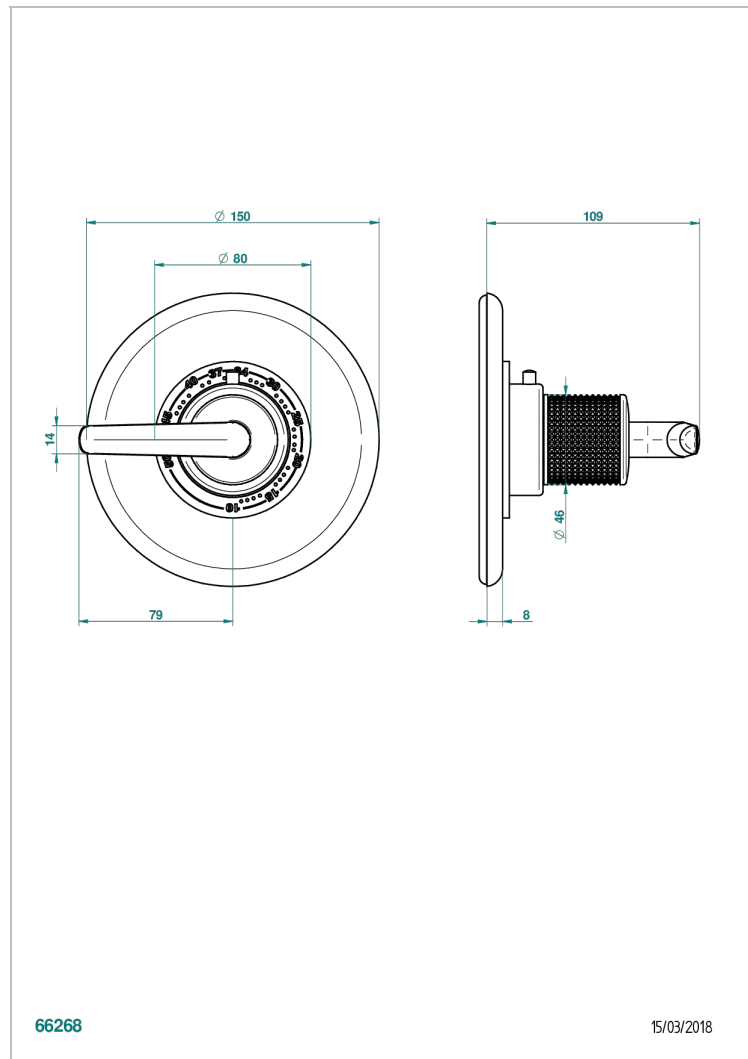

# SYSTEM DIAMOND METAL WITH LEVER HANDLES

G9D-15EN16EM

Trim plate and handle for eurotherm valve 8200/us & 8300/us

## CHARACTERISTIC

- System Diamond Metal with lever handles
- Trim plate and handle for eurotherm valve 8200/us & 8300/us