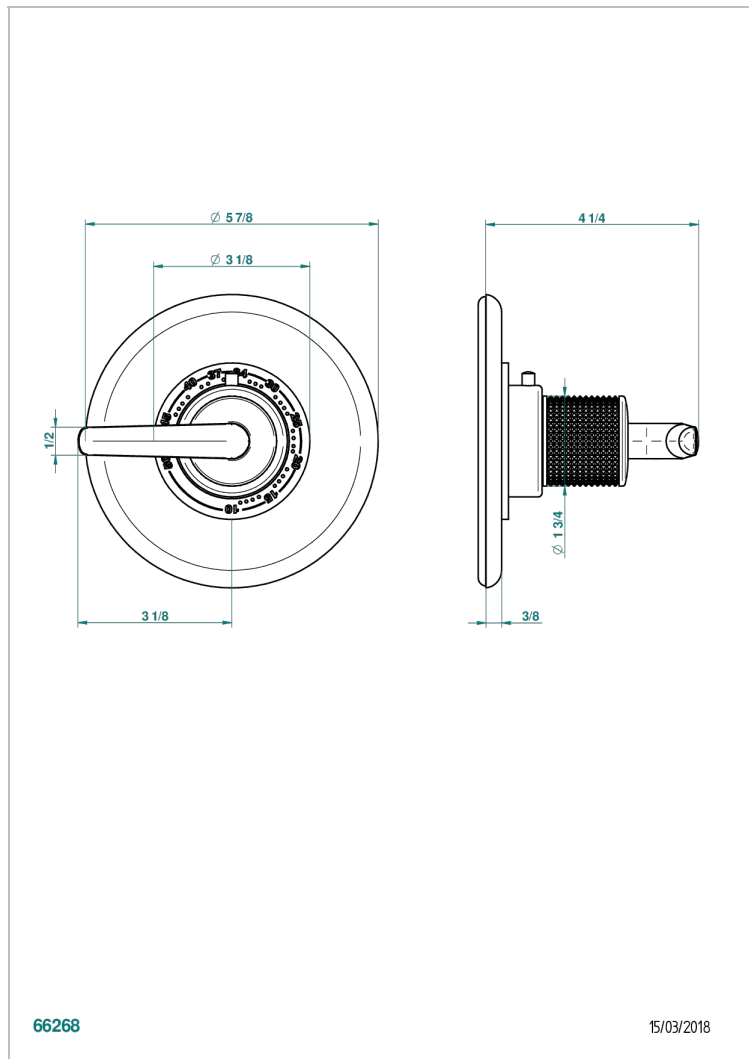

SYSTEM DIAMOND METAL WITH LEVER HANDLES

G9D-15EN16EM

Trim plate and handle for eurotherm valve 8200/us & 8300/us

CHARACTERISTIC

- System Diamond Metal with lever handles
- Trim plate and handle for eurotherm valve 8200/us & 8300/us