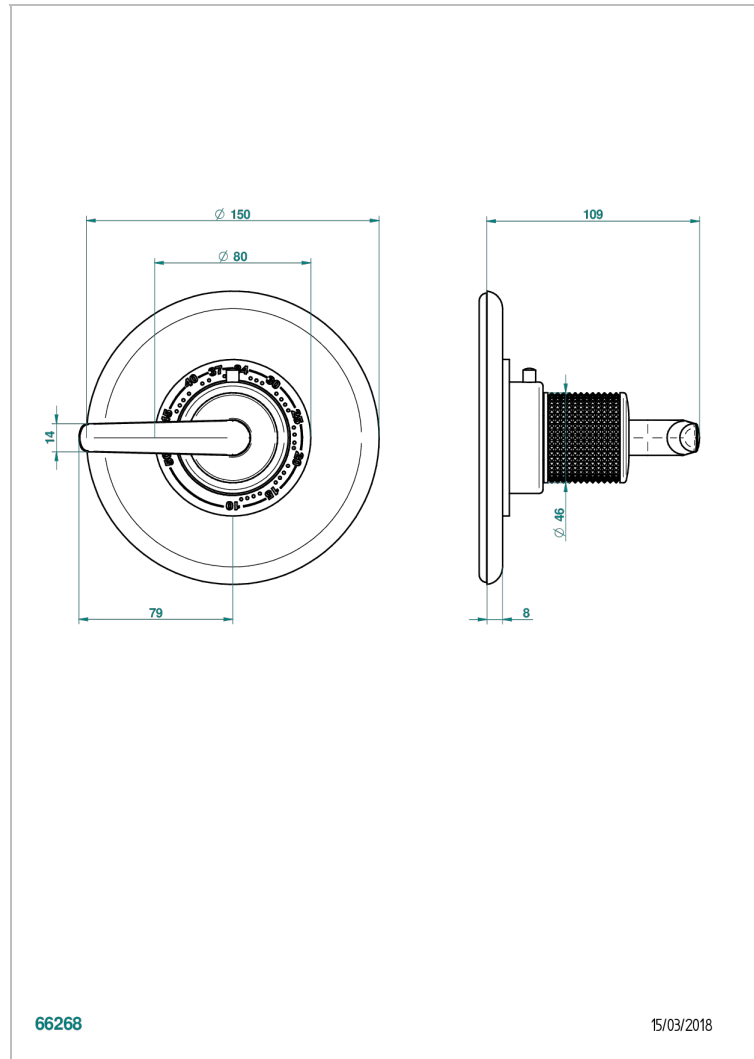

SYSTEM DIAMOND METAL WITH LEVER

G9D-15EN16EM

Trim for Eurotherm thermostat n° 8105N, 8200N, 8300

THG[®]
PARIS

CHARACTERISTIC

- System Diamond Metal with lever
- Trim for Eurotherm thermostat n° 8105N, 8200N, 8300

RELATED SKU'S

- Ref. G00-8105N 1/2" Eurotherm thermostat, 40 l/min with wax cartridge
- Ref. G00-8200N 3/4" Eurotherm thermostat, 80 l/min

AVAILABLE FINITIONS

Antique nickel - H28
Black ceram - D30
Blush PVD - H62
Brass color PVD - H49
Brown bronze color PVD - F33
Gold color PVD - H52