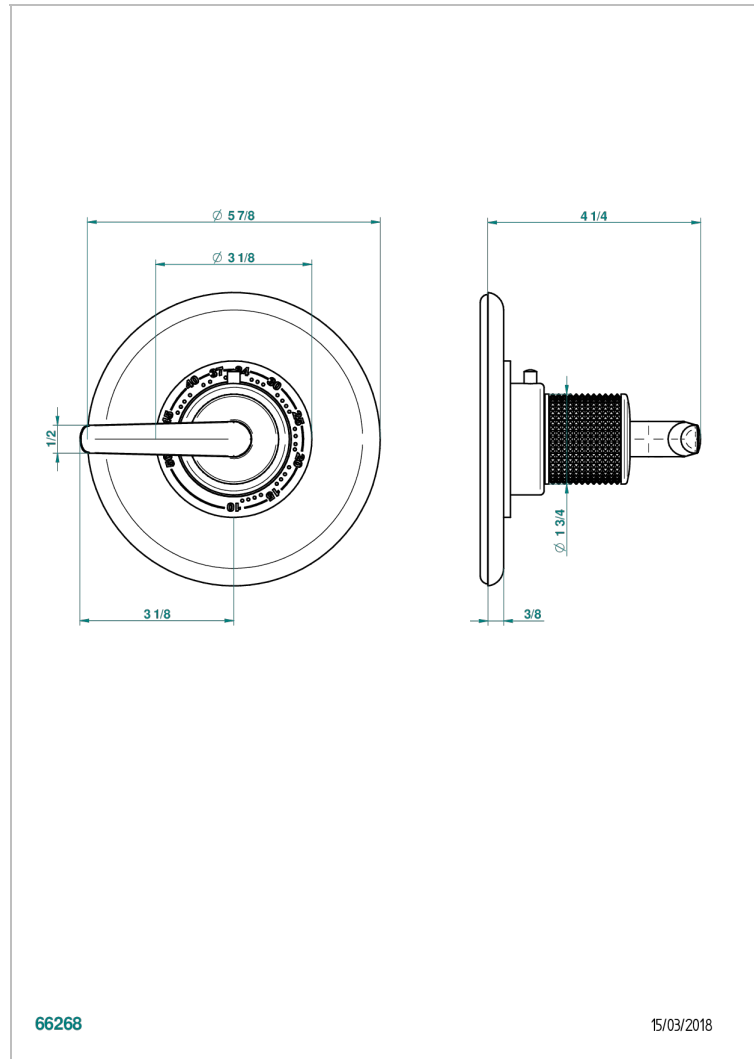

SYSTEM DIAMOND METAL WITH LEVER

G9D-15EN16EM

Trim for Eurotherm thermostat n° 8105N, 8200N, 8300

CHARACTERISTIC

- System Diamond Metal with lever
- Trim for Eurotherm thermostat n° 8105N, 8200N, 8300

RELATED SKU'S

- Ref. G00-8105N 1/2" Eurotherm thermostat, 40 l/min with wax cartridge
- Ref. G00-8200N 3/4" Eurotherm thermostat, 80 l/min

AVAILABLE FINITIONS

Antique nickel - H28
Black ceram - D30
Blush PVD - H62
Brass color PVD - H49
Brown bronze color PVD - F33
Gold color PVD - H52