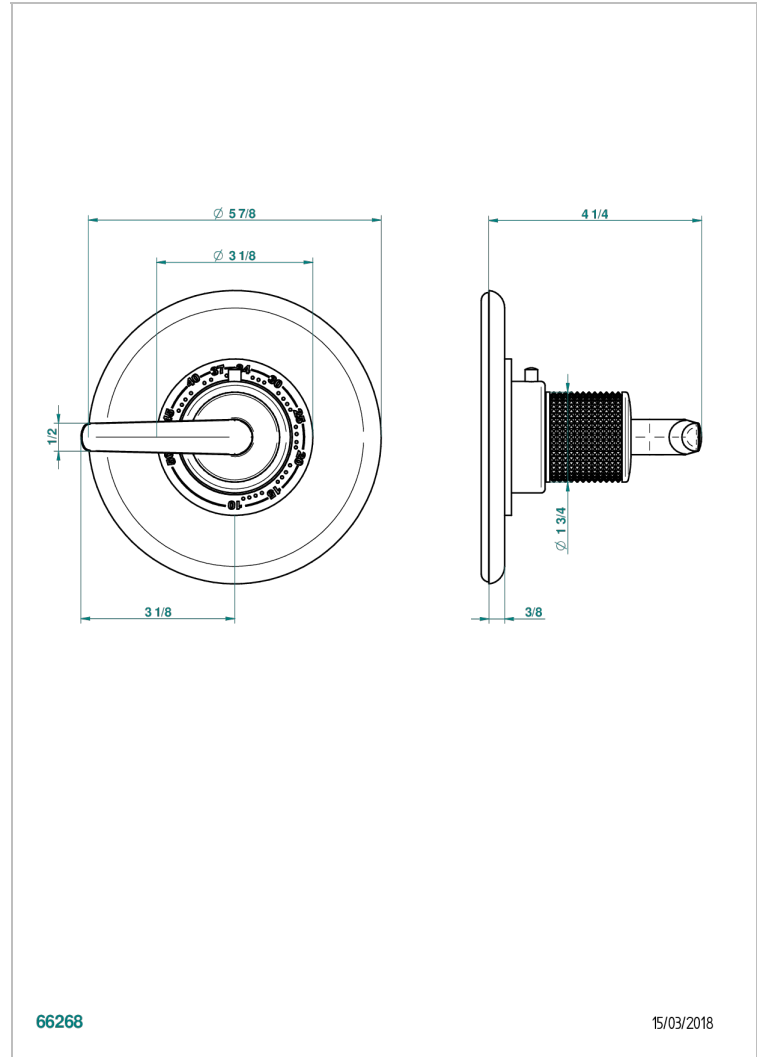

# SYSTEM DIAMOND METAL WITH LEVER

G9D-15EN16EM

Trim for Eurotherm thermostat n° 8105N, 8200N, 8300

THG<sup>®</sup>  
PARIS

66268

15/03/2018

## CHARACTERISTIC

- System Diamond Metal with lever
- Trim for Eurotherm thermostat n° 8105N, 8200N, 8300

## RELATED SKU'S

- Ref. G00-8105N 1/2" Eurotherm thermostat, 40 l/min with wax cartridge
- Ref. G00-8200N 3/4" Eurotherm thermostat, 80 l/min