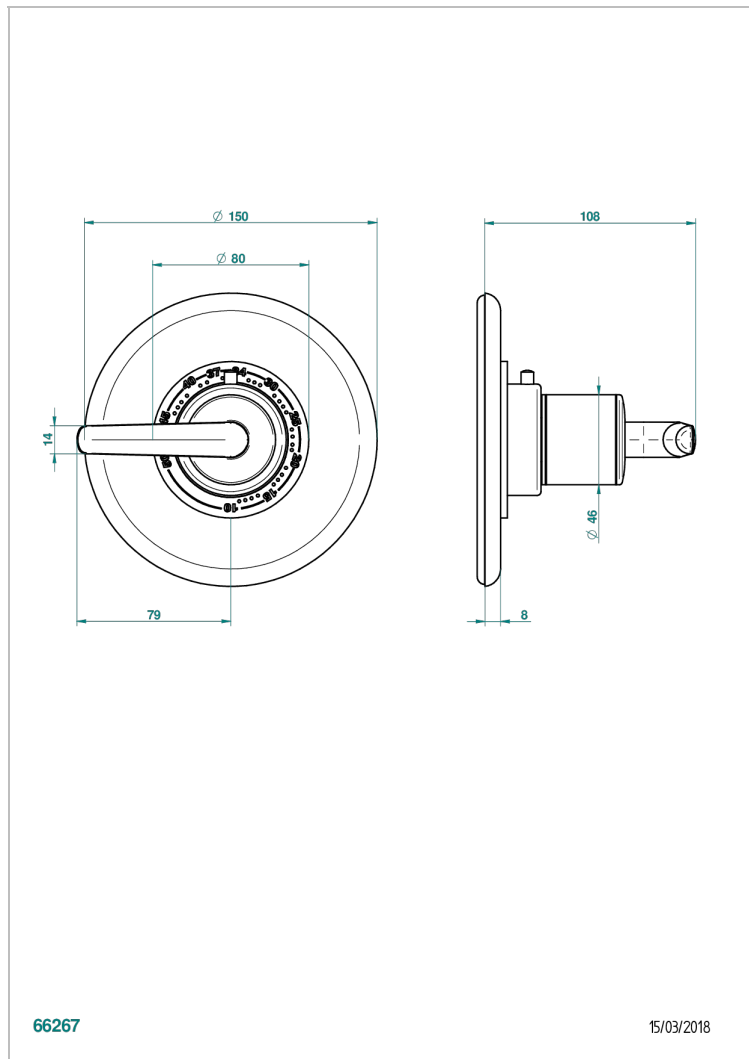

SYSTEM SMOOTH METAL WITH LEVER HANDLES

G9B-15EN16US

THG[®]
PARIS

Trim plate and handle for eurotherm valve 8200/us & 8300/us

CHARACTERISTIC

- System Smooth Metal with lever handles
- Trim plate and handle for eurotherm valve 8200/us & 8300/us