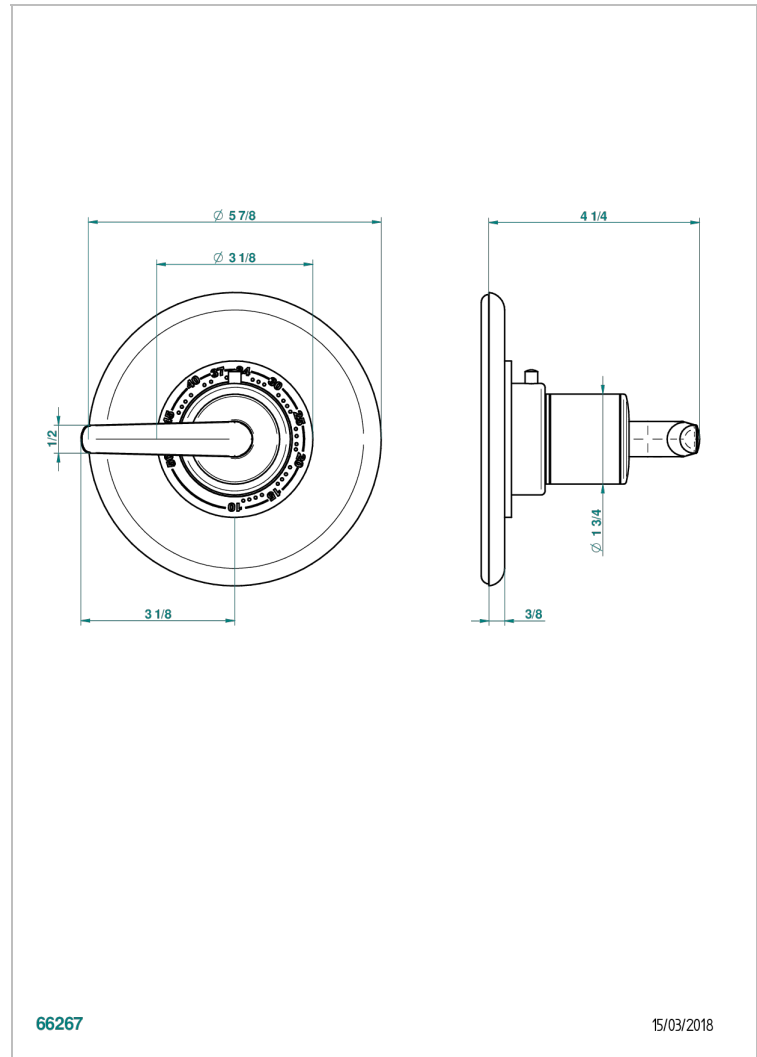

SYSTEM SMOOTH METAL WITH LEVER

G9B-15EN16US

Trim plate and handle for eurotherm valve

THG[®]
PARIS

66267

15/03/2018

CARACTERÍSTICAS

- System Smooth Metal with lever
- Trim plate and handle for eurotherm valve