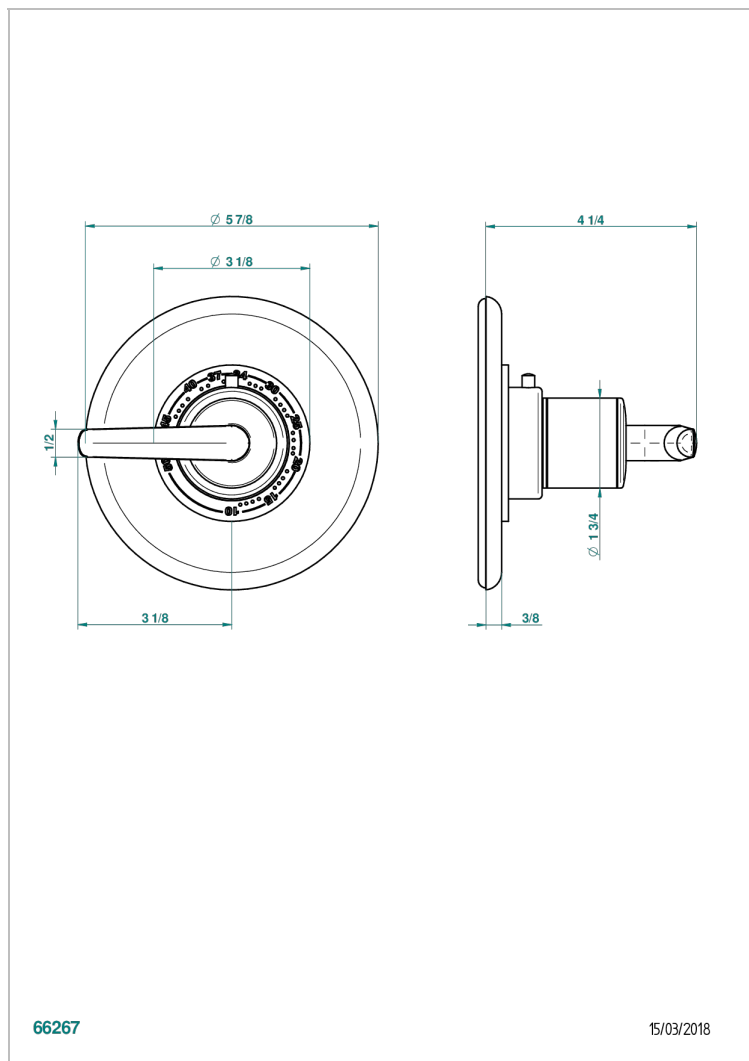

# SYSTEM SMOOTH METAL WITH LEVER HANDLES

G9B-15EN16US

Trim plate and handle for eurotherm valve 8200/us & 8300/us

66267

15/03/2018

## CHARACTERISTIC

- System Smooth Metal with lever handles
- Trim plate and handle for eurotherm valve 8200/us & 8300/us