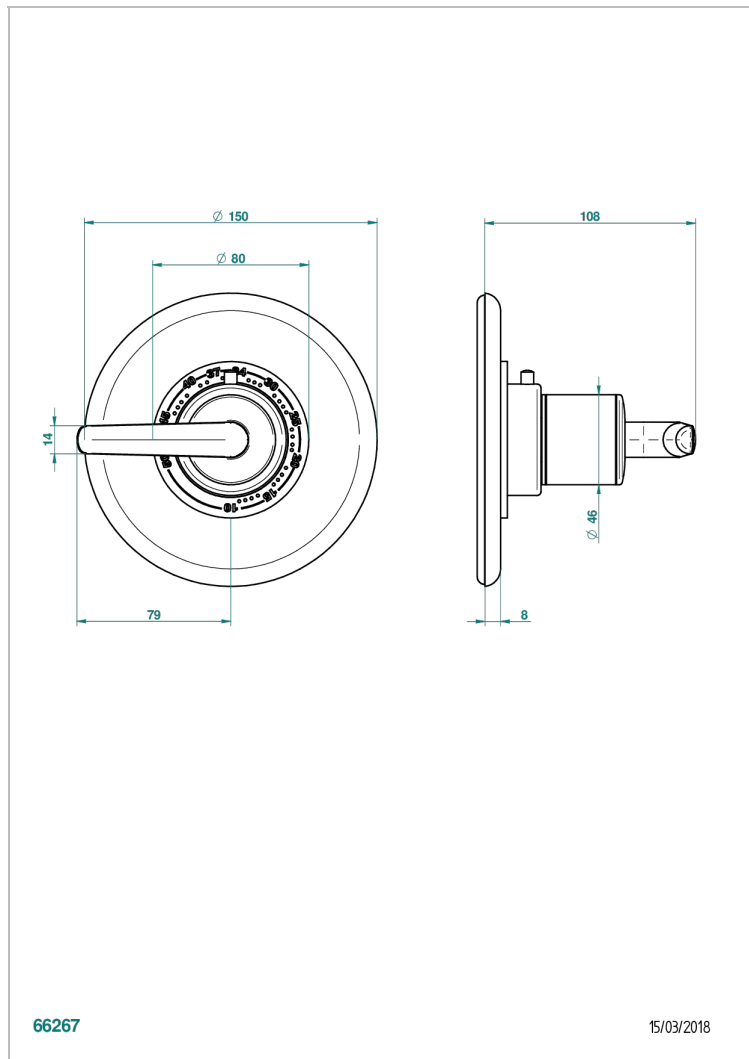

SYSTEM SMOOTH METAL WITH LEVER HANDLES

G9B-15EN16EM

Trim plate and handle for eurotherm valve 8200/us & 8300/us

THG[®]
PARIS

CHARACTERISTIC

- System Smooth Metal with lever handles
- Trim plate and handle for eurotherm valve 8200/us & 8300/us