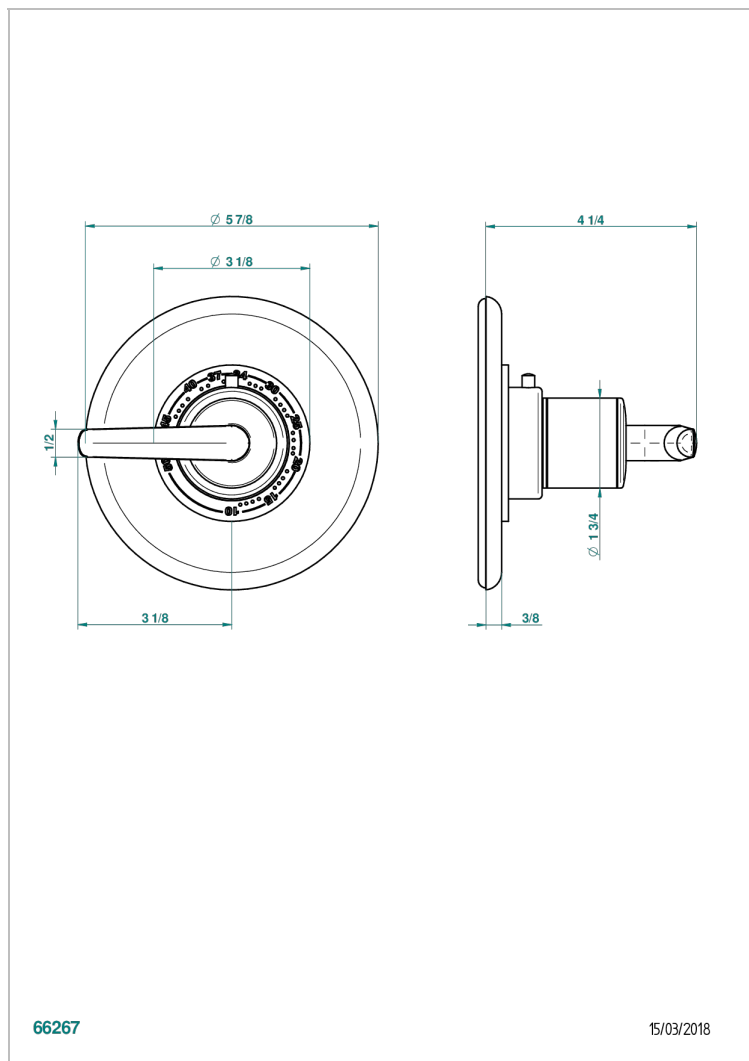

SYSTEM SMOOTH METAL WITH LEVER HANDLES

G9B-15EN16EM

Trim plate and handle for eurotherm valve 8200/us & 8300/us

66267

15/03/2018

CHARACTERISTIC

- System Smooth Metal with lever handles
- Trim plate and handle for eurotherm valve 8200/us & 8300/us