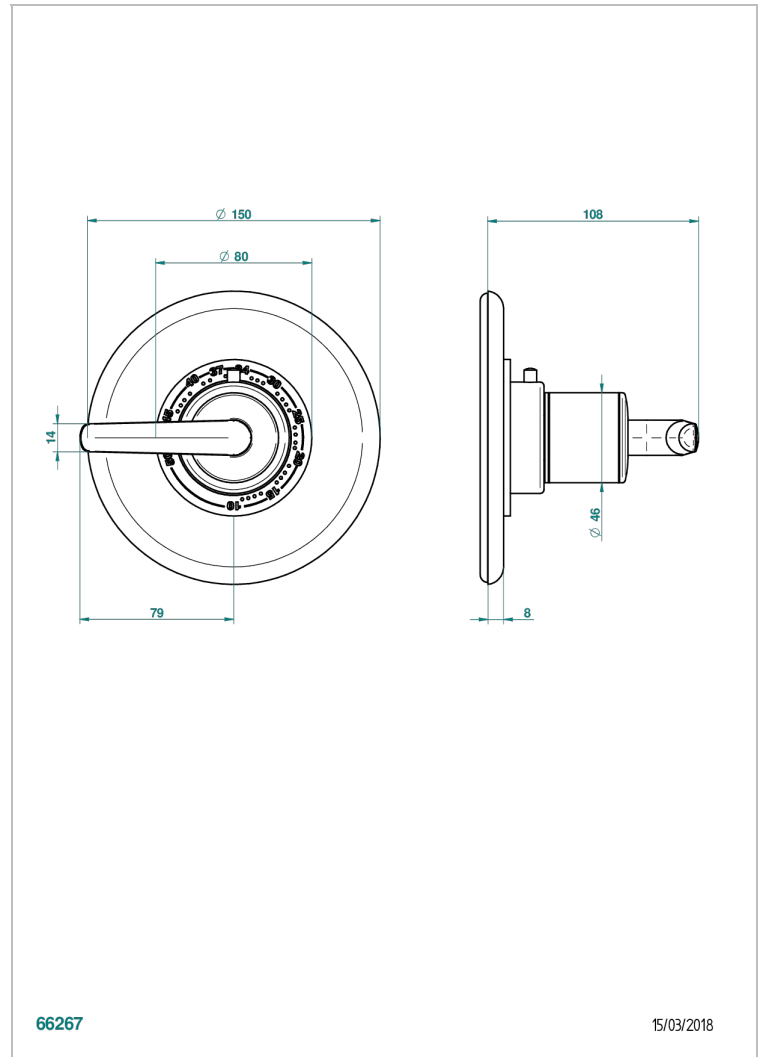

# BONDI WITH LEVER

G7G-15EN16US

Trim plate and handle for eurotherm valve

THG<sup>®</sup>  
PARIS

## CARACTERÍSTICAS

- Bondi with lever
- Trim plate and handle for eurotherm valve