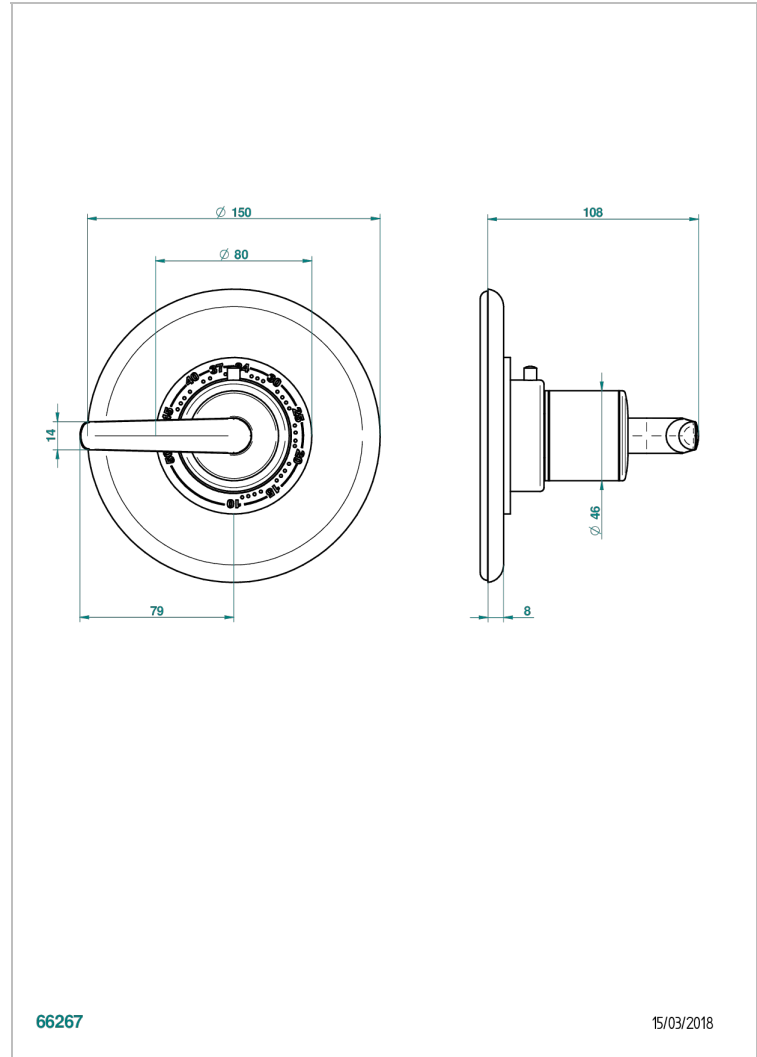

# BONDI WITH LEVER HANDLES

G7G-15EN16US

Trim plate and handle for eurotherm valve 8200/us & 8300/us

66267

15/03/2018

## CHARACTERISTIC

- Bondi with lever handles
- Trim plate and handle for eurotherm valve 8200/us & 8300/us