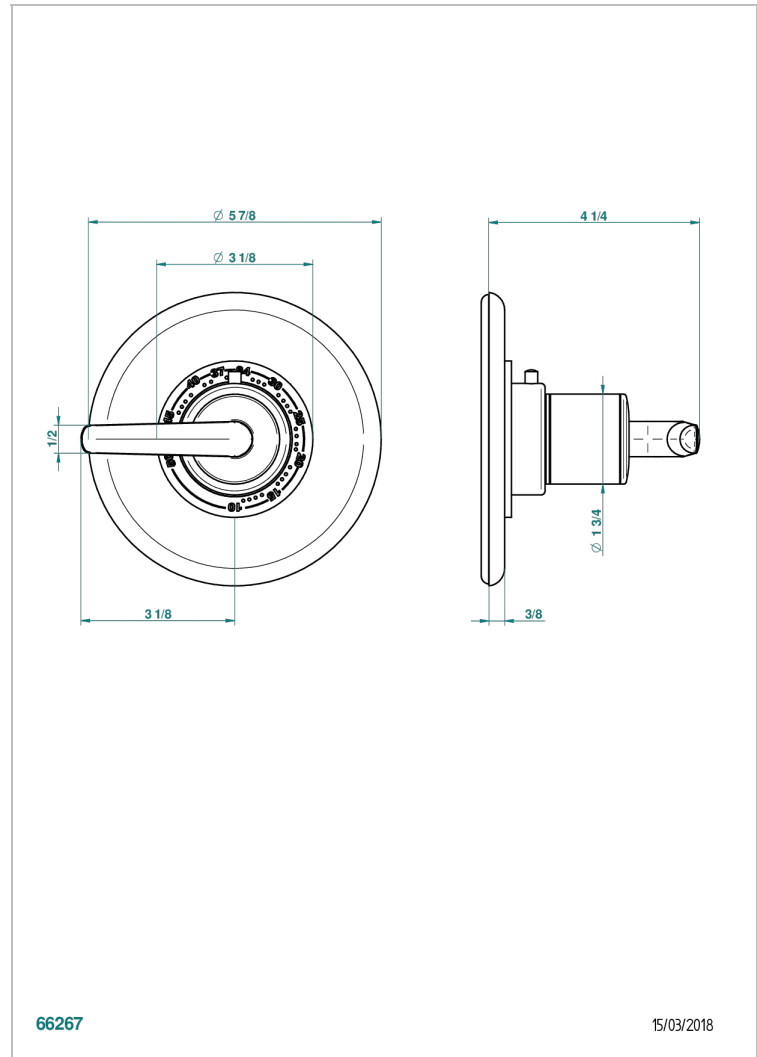

# BONDI WITH LEVER HANDLES

G7G-15EN16US

Trim plate and handle for eurotherm valve 8200/us & 8300/us

THG<sup>®</sup>  
PARIS

66267

15/03/2018

## CHARACTERISTIC

- Bondi with lever handles
- Trim plate and handle for eurotherm valve 8200/us & 8300/us