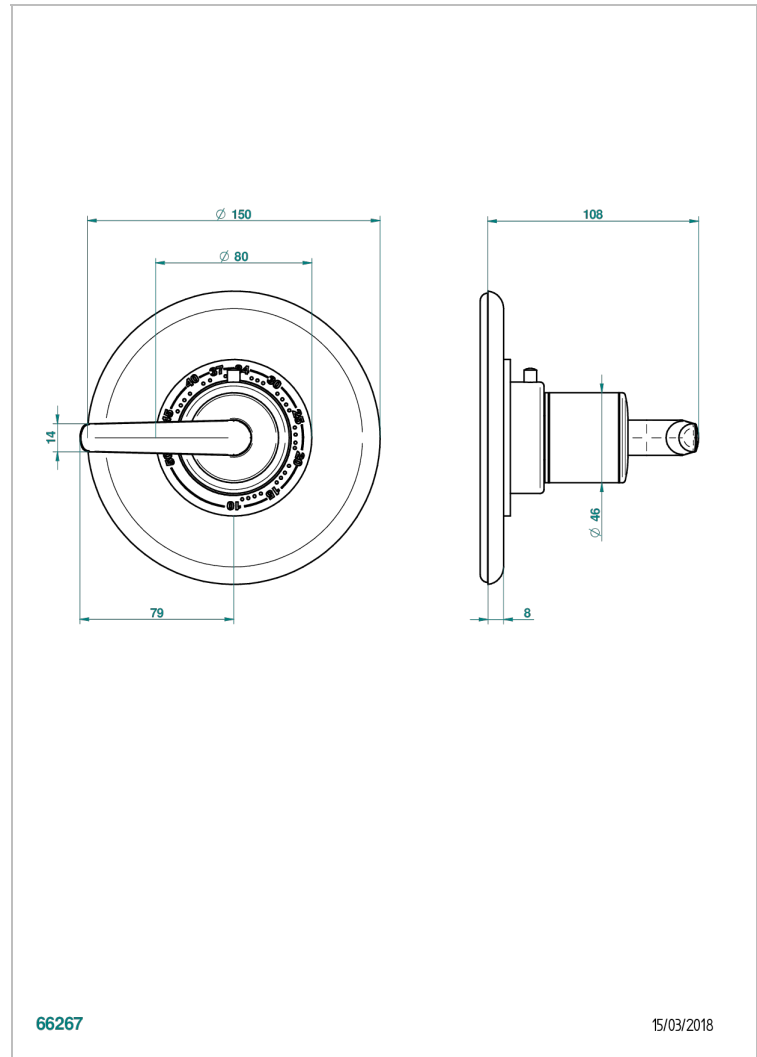

BONDI WITH LEVER HANDLES

G7G-15EN16EM

Trim plate and handle for eurotherm valve 8200/us & 8300/us

THG[®]
PARIS

CHARACTERISTIC

- Bondi with lever handles
- Trim plate and handle for eurotherm valve 8200/us & 8300/us