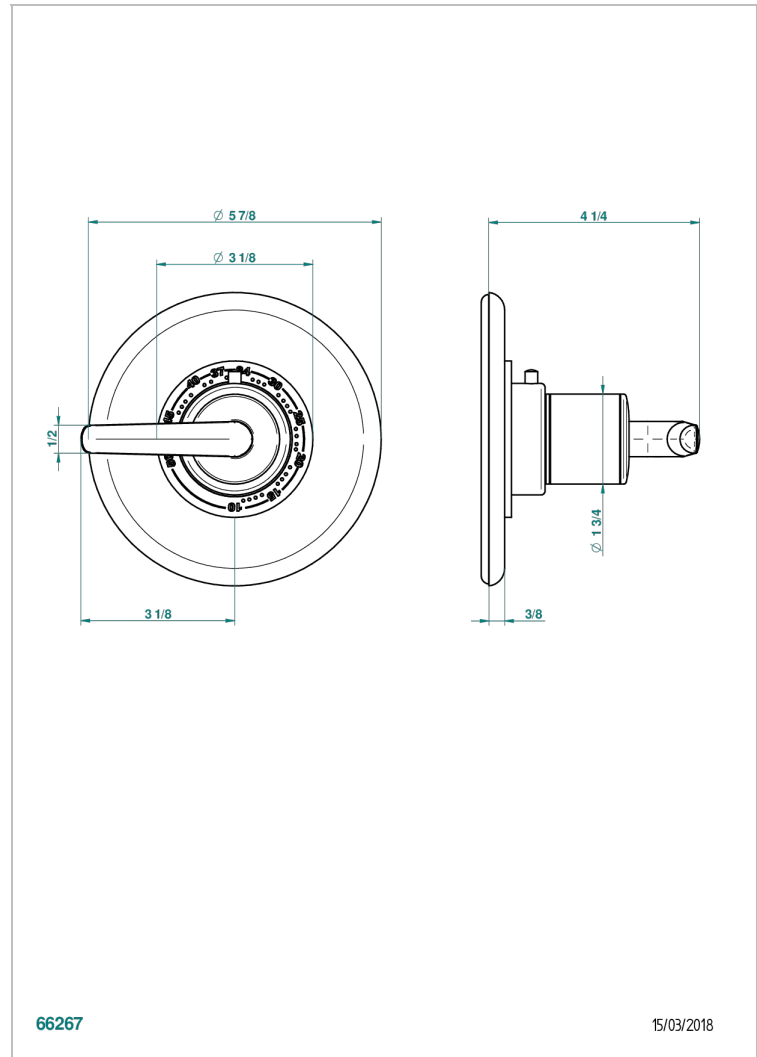

# BONDI WITH LEVER HANDLES

G7G-15EN16EM

Trim plate and handle for eurotherm valve 8200/us & 8300/us

## CHARACTERISTIC

- Bondi with lever handles
- Trim plate and handle for eurotherm valve 8200/us & 8300/us