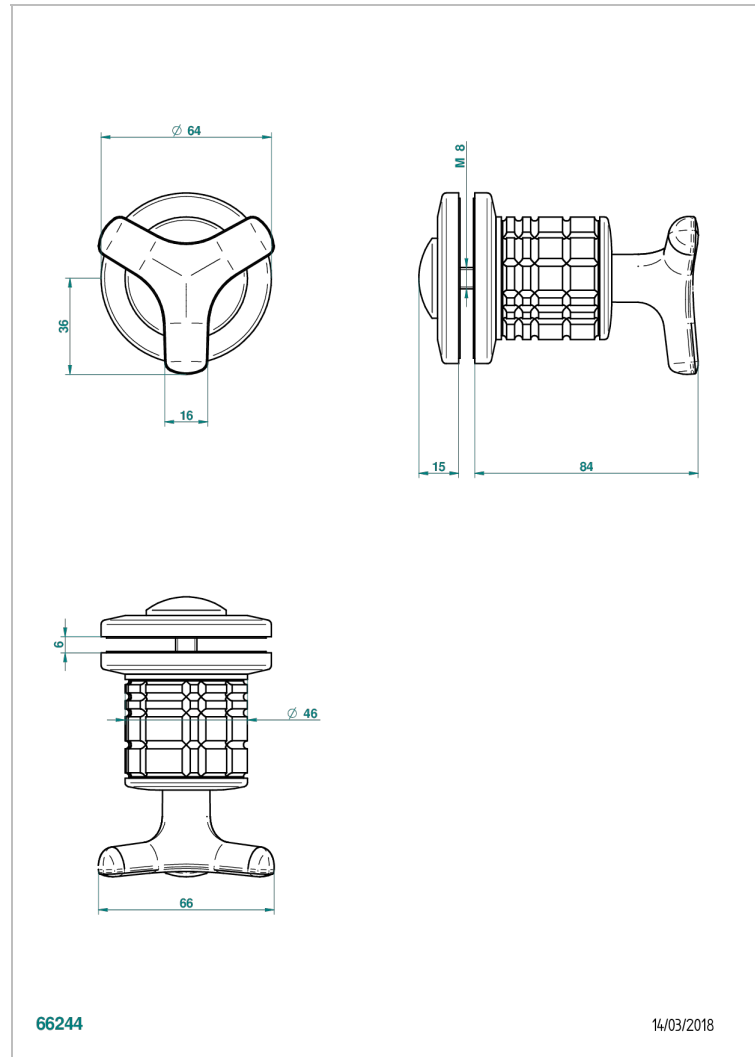

SYSTEM HOWLITE

G9G-639V

Large knob

THG[®]
PARIS

CHARACTERISTIC

- System Howlite
- Large knob

AVAILABLE FINITIONS

Black ceram - D30
Blush PVD - H62
Brass color PVD - H49
Brown bronze color PVD - F33
Chrome polished - A02
Copper antique matt, coated - H07