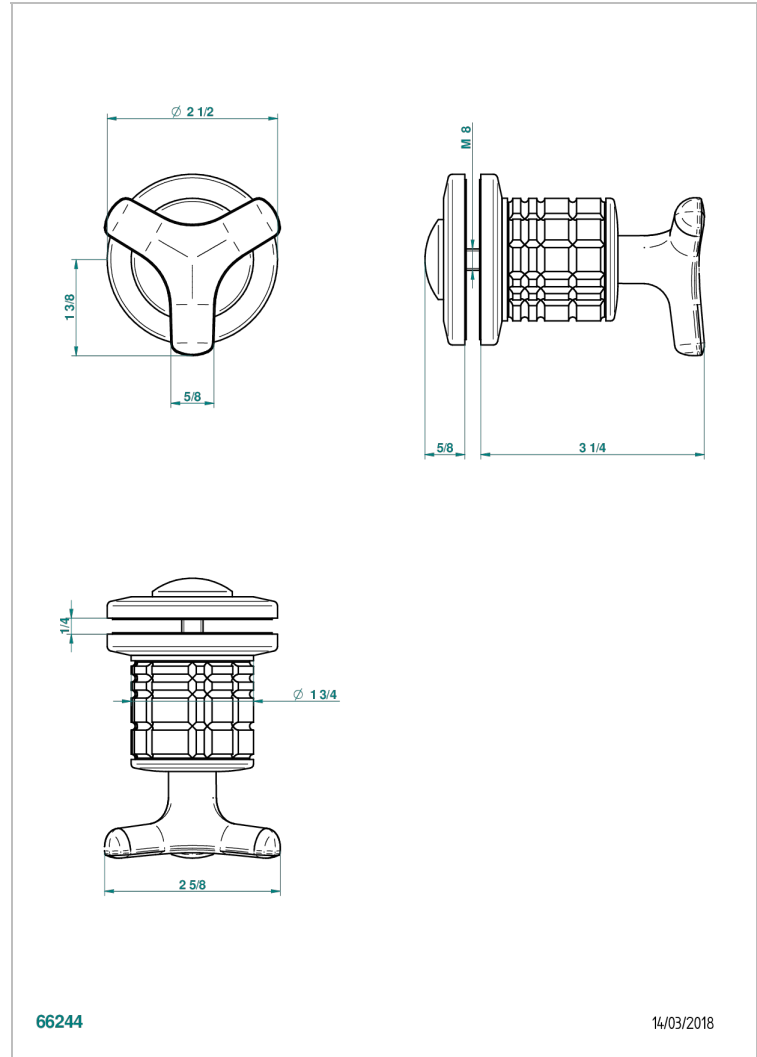

SYSTEM HOWLITE

G9G-639V

Large knob

THG[®]
PARIS

CHARACTERISTIC

- System Howlite
- Large knob

AVAILABLE FINITIONS

Black ceram - D30
Blush PVD - H62
Brass color PVD - H49
Brown bronze color PVD - F33
Chrome polished - A02
Copper antique matt, coated - H07