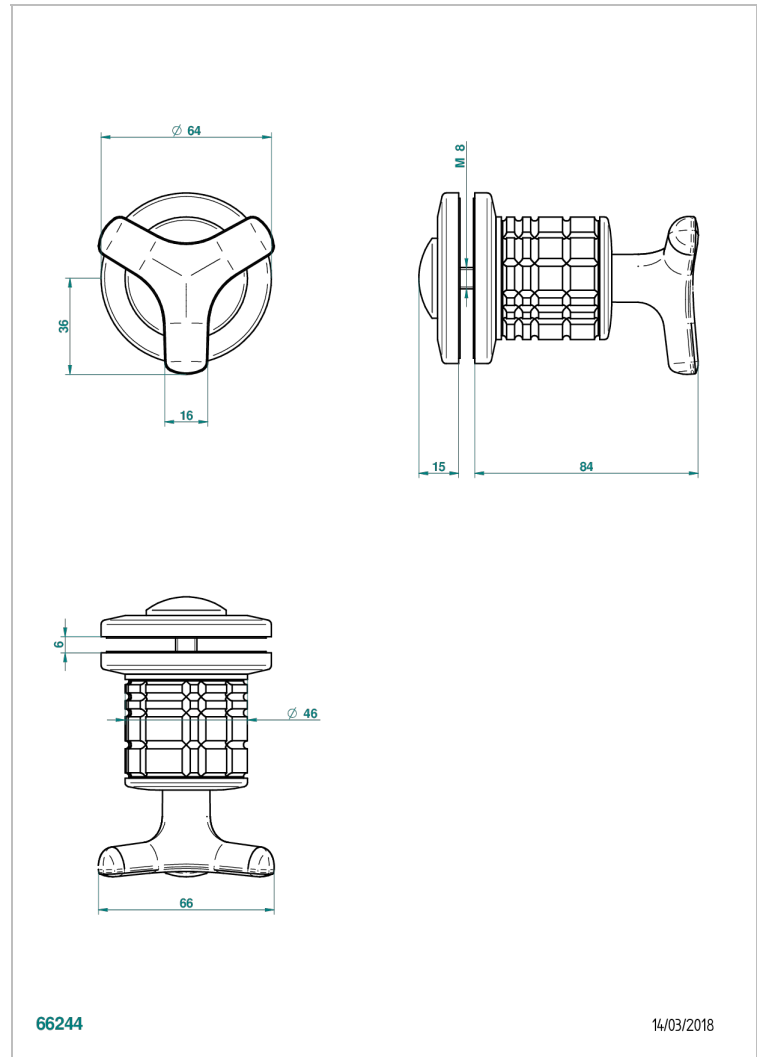

SYSTEM HOWLITE

G9G-639V

Large door knob

THG[®]
PARIS

CHARACTERISTIC

- System Howlite
- Large door knob

AVAILABLE FINITIONS

Antique nickel - H28
Black ceram - D30
Blush PVD - H62
Brass color PVD - H49
Brown bronze color PVD - F33
Gold color PVD - H52

Nickel color PVD - H55
Polished chrome (color finish) - A02
Polished gold (color finish) - F01
Polished nickel - B01
Soft gold - F30
Soft matt gold - F31

Umber PVD - H66
Varnished matt antique red copper
(color finish) - H07