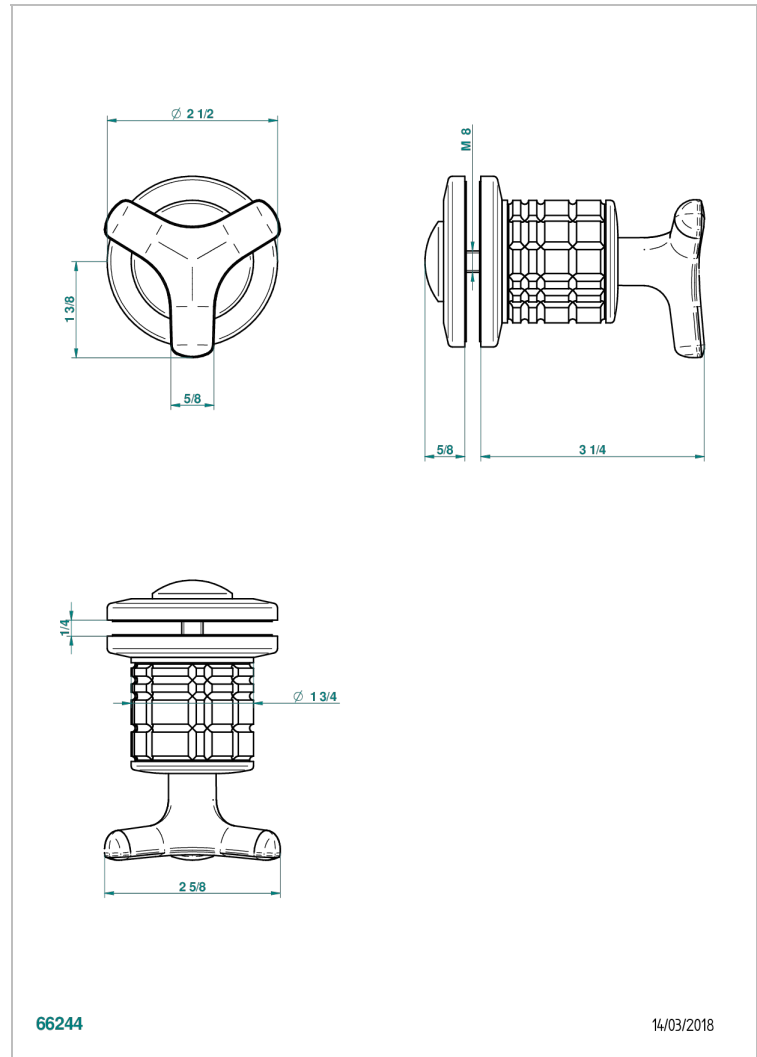

SYSTEM HOWLITE

G9G-639V

Large door knob

THG[®]
PARIS

CHARACTERISTIC

- System Howlite
- Large door knob

AVAILABLE FINITIONS

Antique nickel - H28
Black ceram - D30
Blush PVD - H62
Brass color PVD - H49
Brown bronze color PVD - F33
Gold color PVD - H52