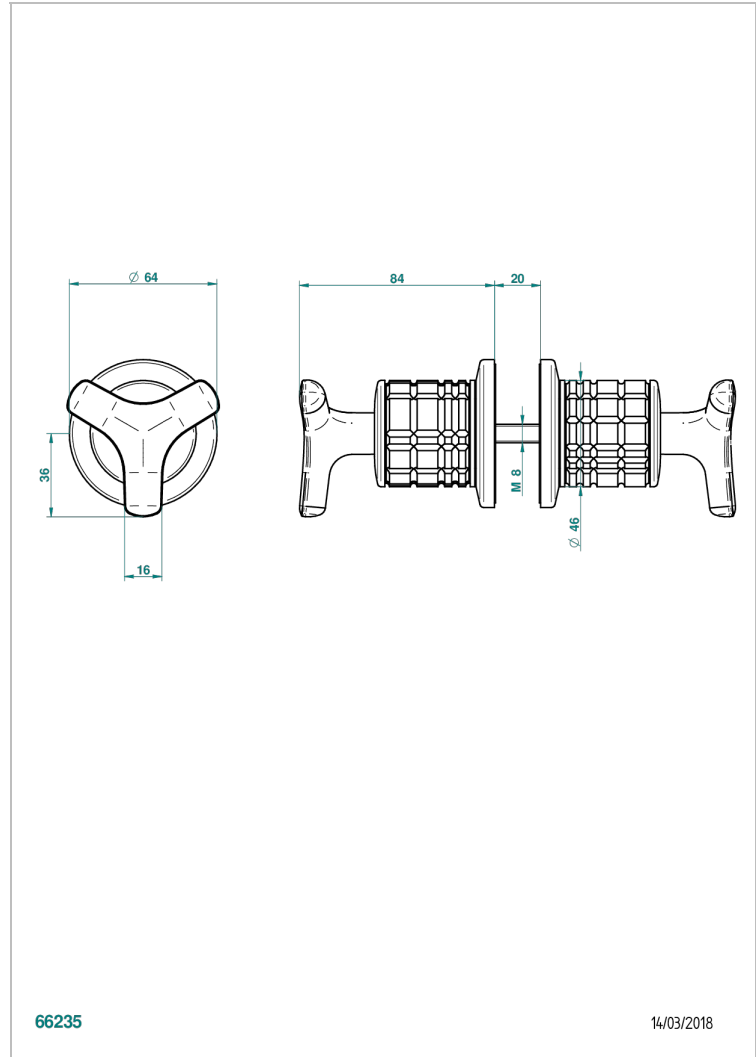

SYSTEM SQUARED METAL

G9E-638V

Pair of large knobs

66235

14/03/2018

CHARACTERISTIC

- System Squared Metal
- Pair of large knobs

AVAILABLE FINITIONS