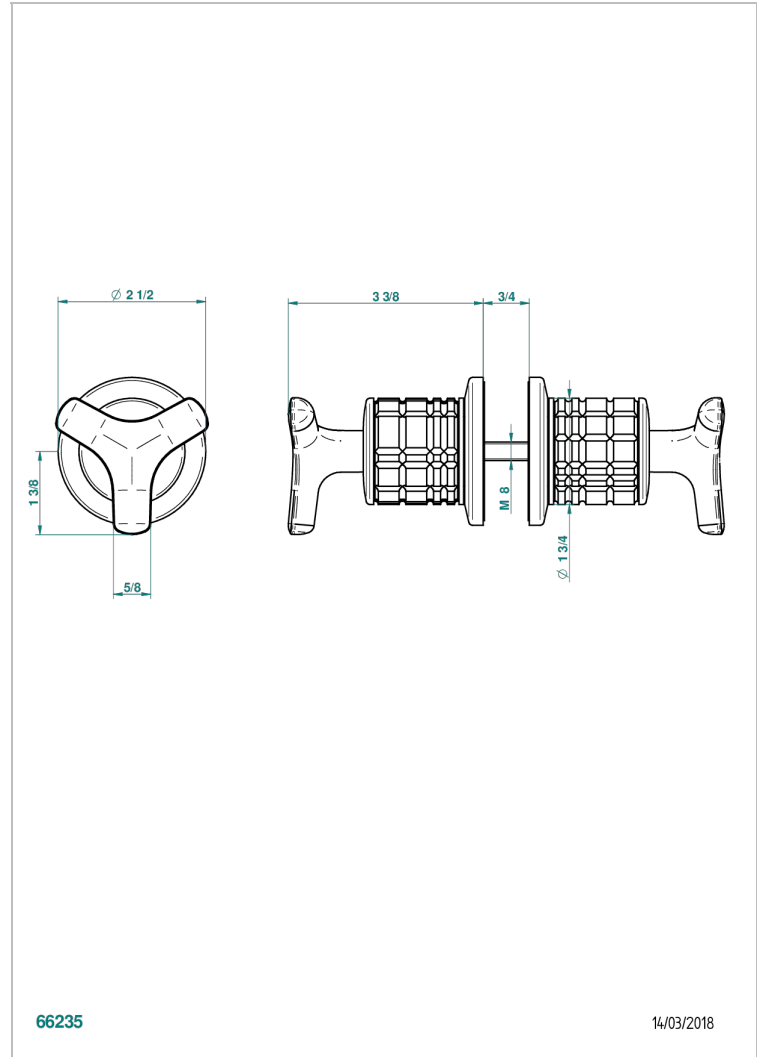

SYSTEM SQUARED METAL

G9E-638V

Pair of large knobs

CHARACTERISTIC

- System Squared Metal
- Pair of large knobs

AVAILABLE FINITIONS

Black ceram - D30
Blush PVD - H62
Brass color PVD - H49
Brown bronze color PVD - F33
Chrome polished - A02
Copper antique matt, coated - H07