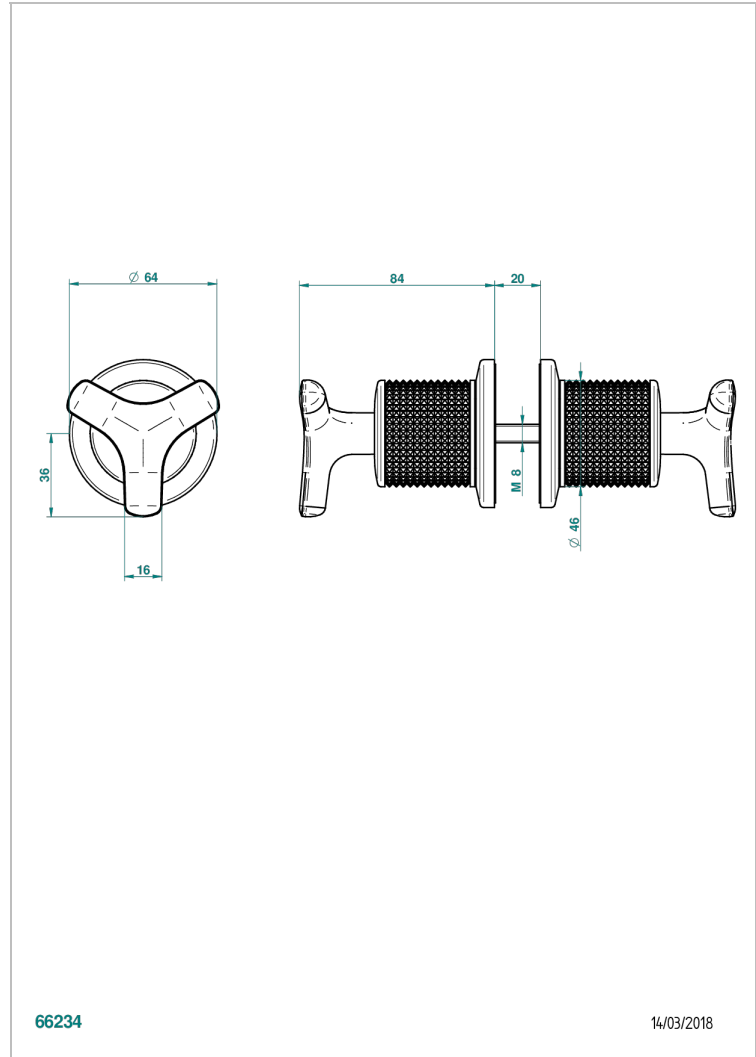

# SYSTEM DIAMOND METAL

G9C-638V

Pair of large knobs

THG<sup>®</sup>  
PARIS

66234

14/03/2018

## CHARACTERISTIC

- System Diamond Metal
- Pair of large knobs