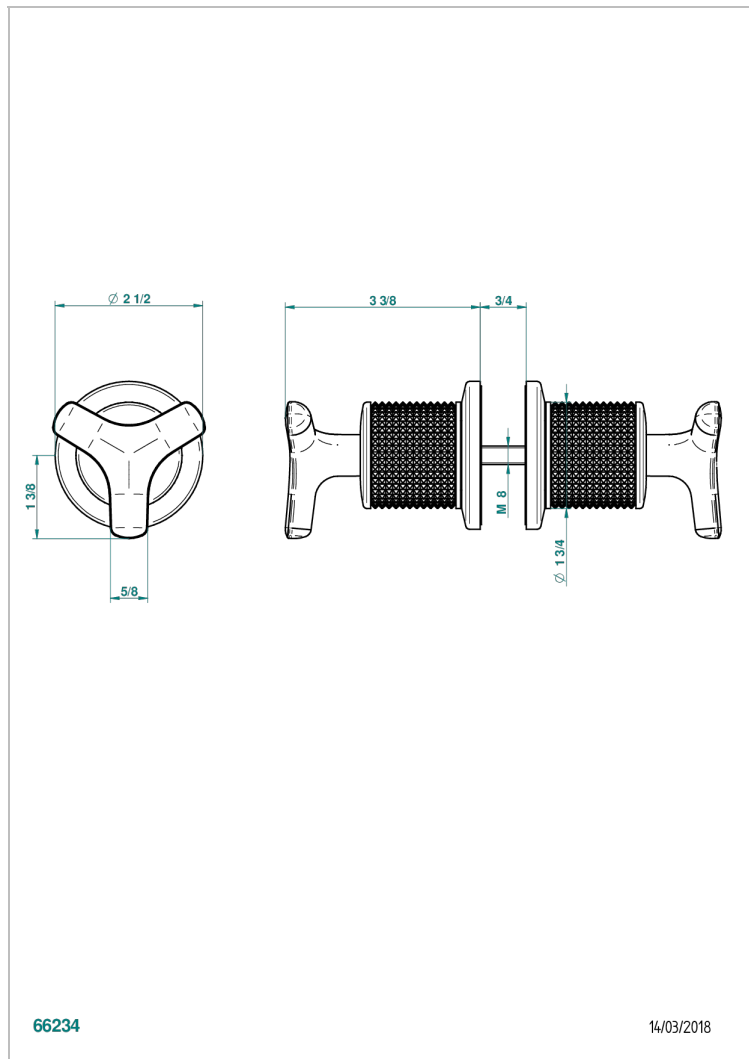

SYSTEM DIAMOND METAL

G9C-638V

Pair of large knobs

THG[®]
PARIS

CHARACTERISTIC

- System Diamond Metal
- Pair of large knobs

AVAILABLE FINITIONS

Black ceram - D30
Blush PVD - H62
Brass color PVD - H49
Brown bronze color PVD - F33
Chrome polished - A02
Copper antique matt, coated - H07

Matt nickel (American satin) - C01
Matt nickel color PVD - H56
Nickel antique / Sovereign - H28
Nickel color PVD - H55
Nickel polished - B01
Polished chrome with gold inlay - GA1

Soft gold - F30
Soft matt gold - F31
Umber PVD - H66