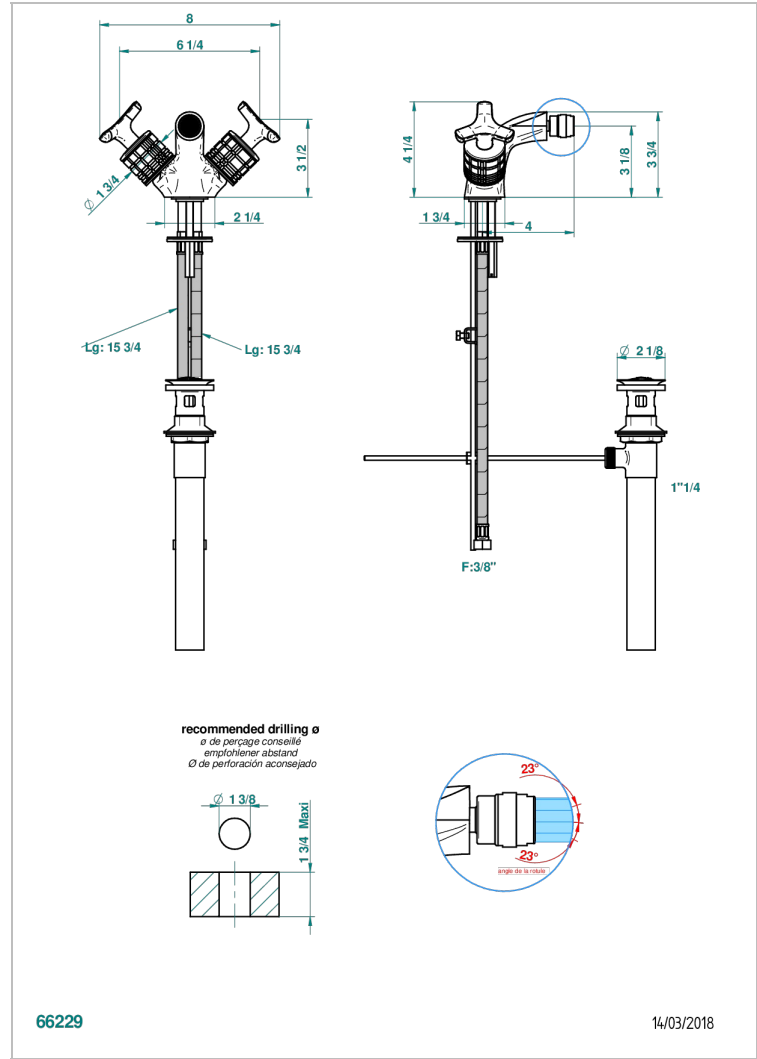

# SYSTEM CRYSTAL

G9J-3202/US

Single hole bidet faucet with drain

## CHARACTERISTIC

- ASME : ASME A112.18.1-2011/CSA B125.1-11