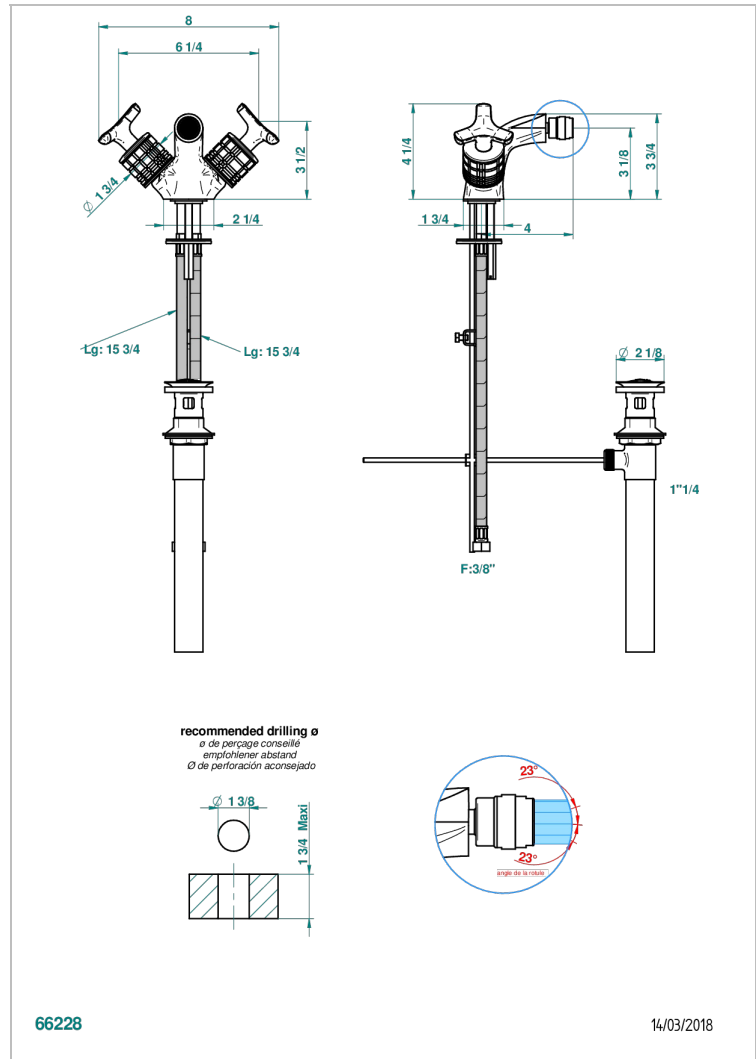

# SYSTEM HOWLITE

G9G-3202/US

Single hole, 2 handlebidet faucet with drain