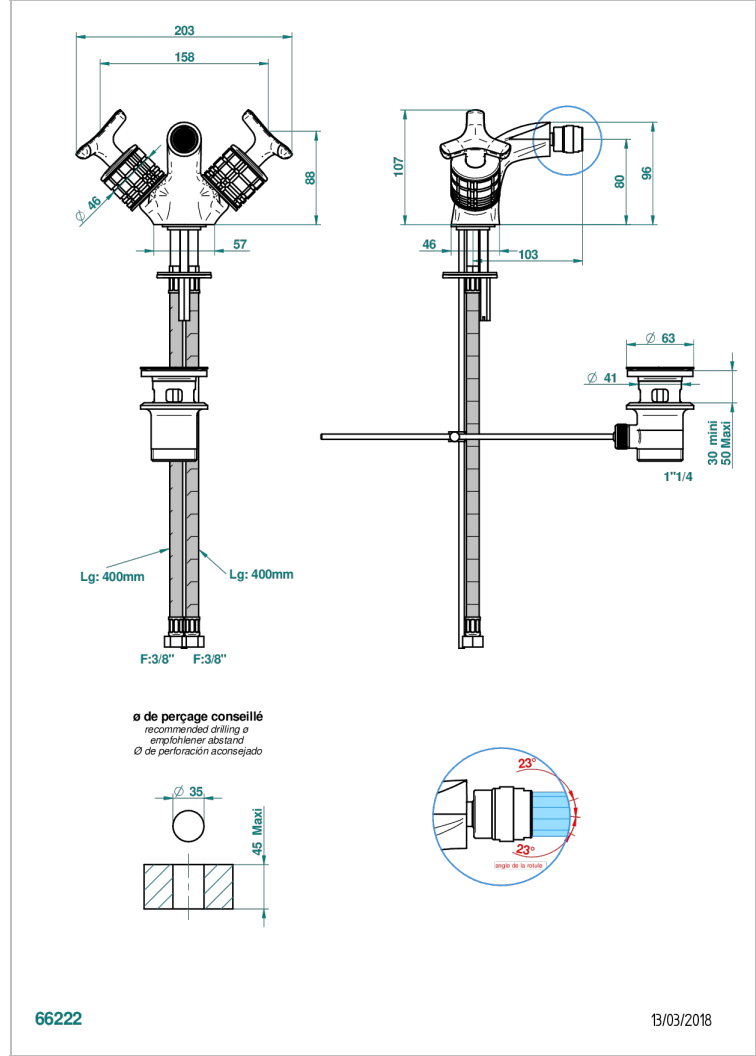

1-hole bidet mixer with swivel jet handshower with waste

### CHARACTERISTIC

- ACS : 17ACCLY613
- NF : NF EN 200 - IA - Chrome