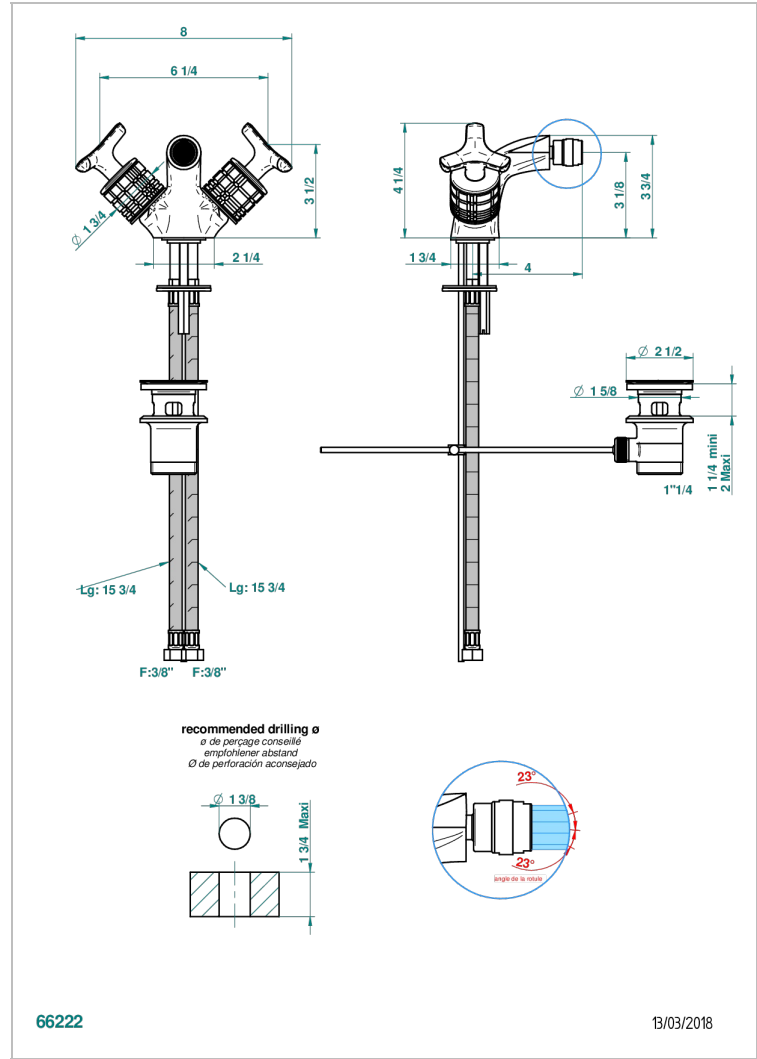

SYSTEM CRYSTAL

G9J-3202

1-hole bidet mixer with swivel jet handshower with waste

CHARACTERISTIC

- ACS : 17ACCLY613
- NF : NF EN 200 - IA - Chrome

STANDARDS

AVAILABLE FINITIONS

Antique nickel - H28
Black ceram - D30
Blush PVD - H62
Brass color PVD - H49
Brown bronze color PVD - F33
Gold color PVD - H52