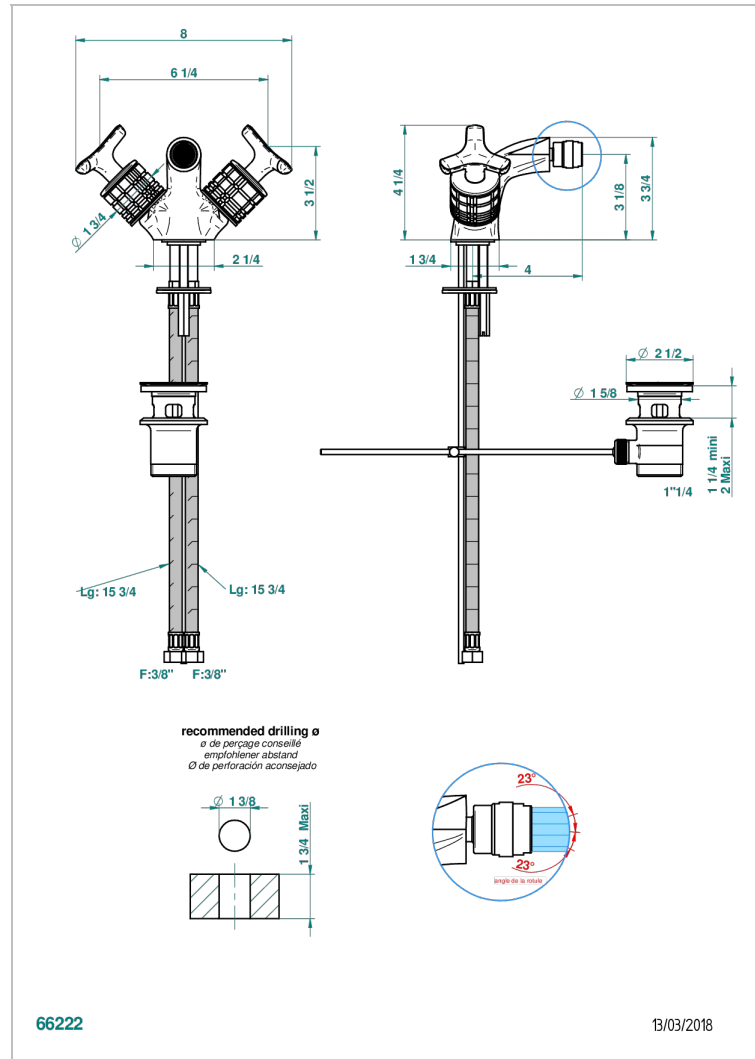

SYSTEM CRYSTAL

G9J-3202

1-hole bidet mixer with swivel jet handshower with waste

THG[®]
PARIS

CHARACTERISTIC

- ACS : 17ACCLY613
- NF : NF EN 200 - IA - Chrome

STANDARDS

AVAILABLE FINITIONS