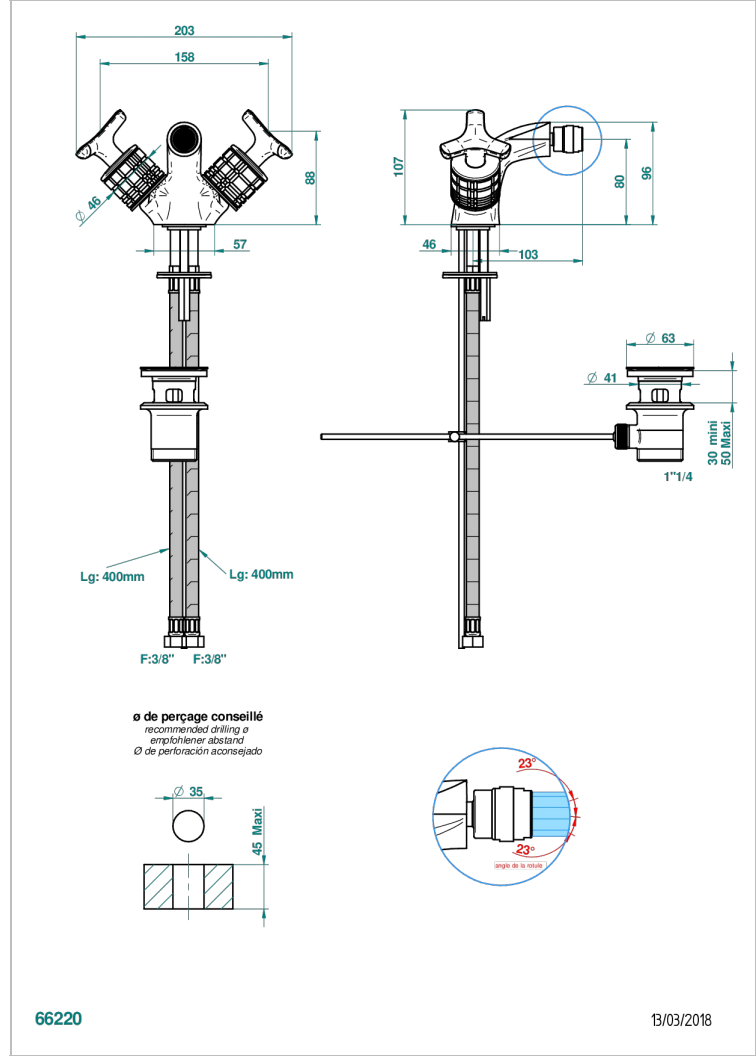

# SYSTEM HOWLITE

G9G-3202

1-hole bidet mixer with swivel jet handshower with waste

## CHARACTERISTIC

- ACS : 17ACCLY613
- NF : NF EN 200 - IA - Chrome