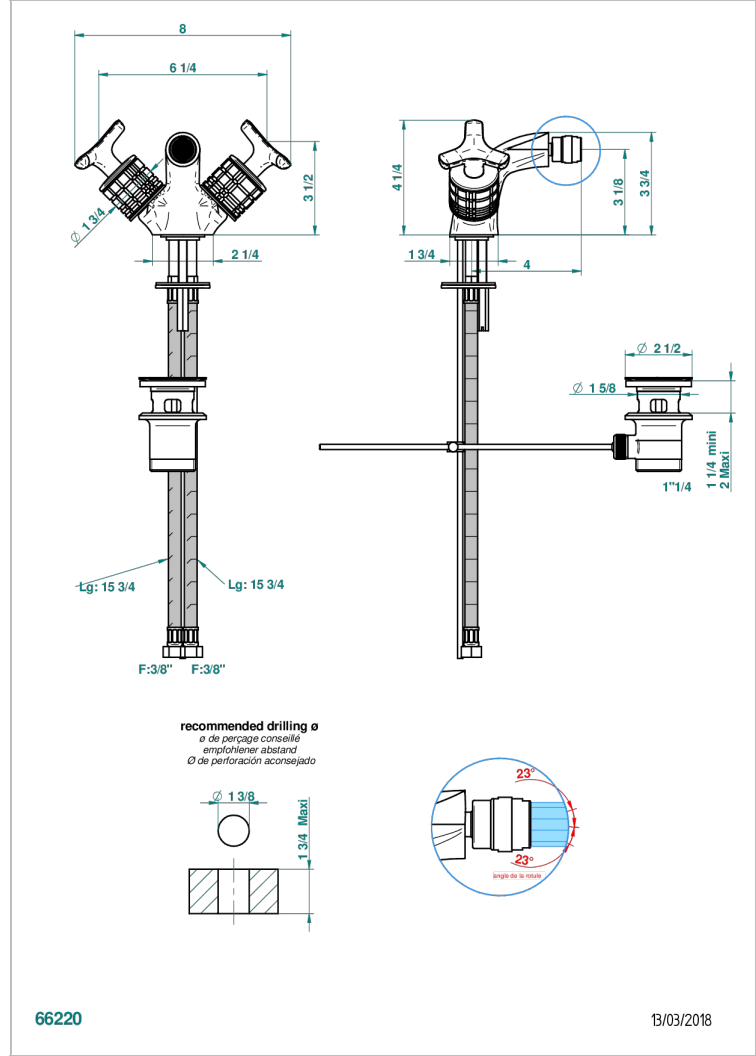

SYSTEM HOWLITE

G9G-3202

1-hole bidet mixer with swivel jet handshower with waste

THG[®]
PARIS

CHARACTERISTIC

- ACS : 17ACCLY613
- NF : NF EN 200 - IA - Chrome

STANDARDS

AVAILABLE FINITIONS