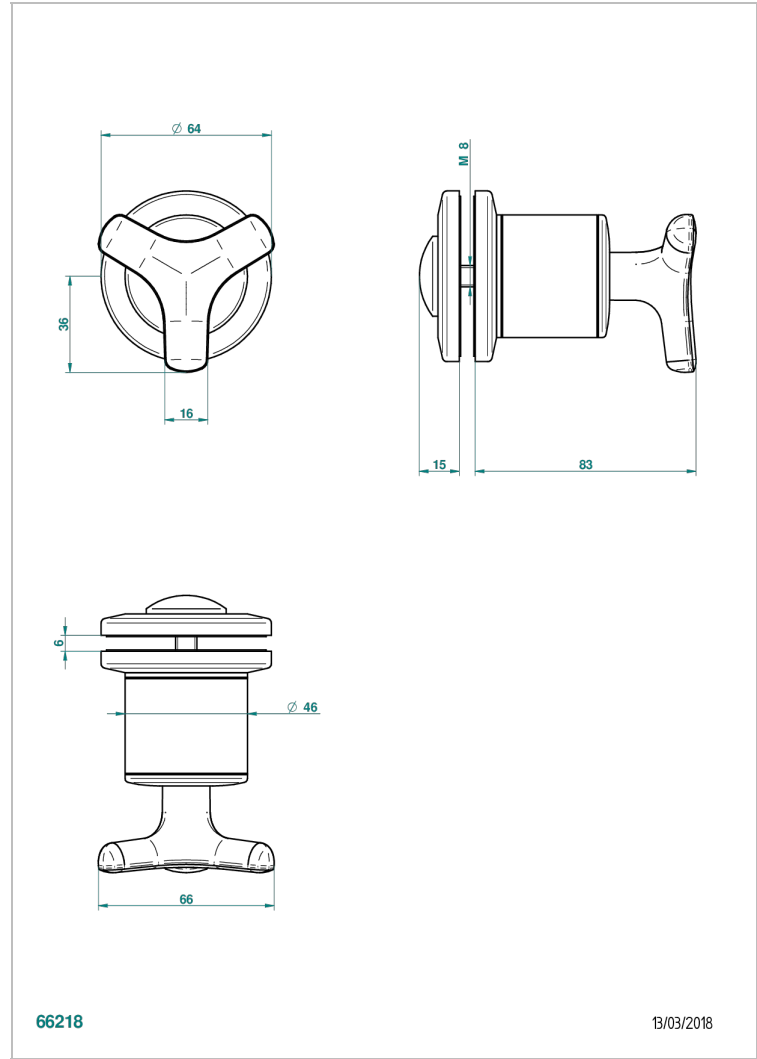

# SYSTEM SMOOTH METAL

G9A-639V

Large knob

## CHARACTERISTIC

- System Smooth Metal
- Large knob